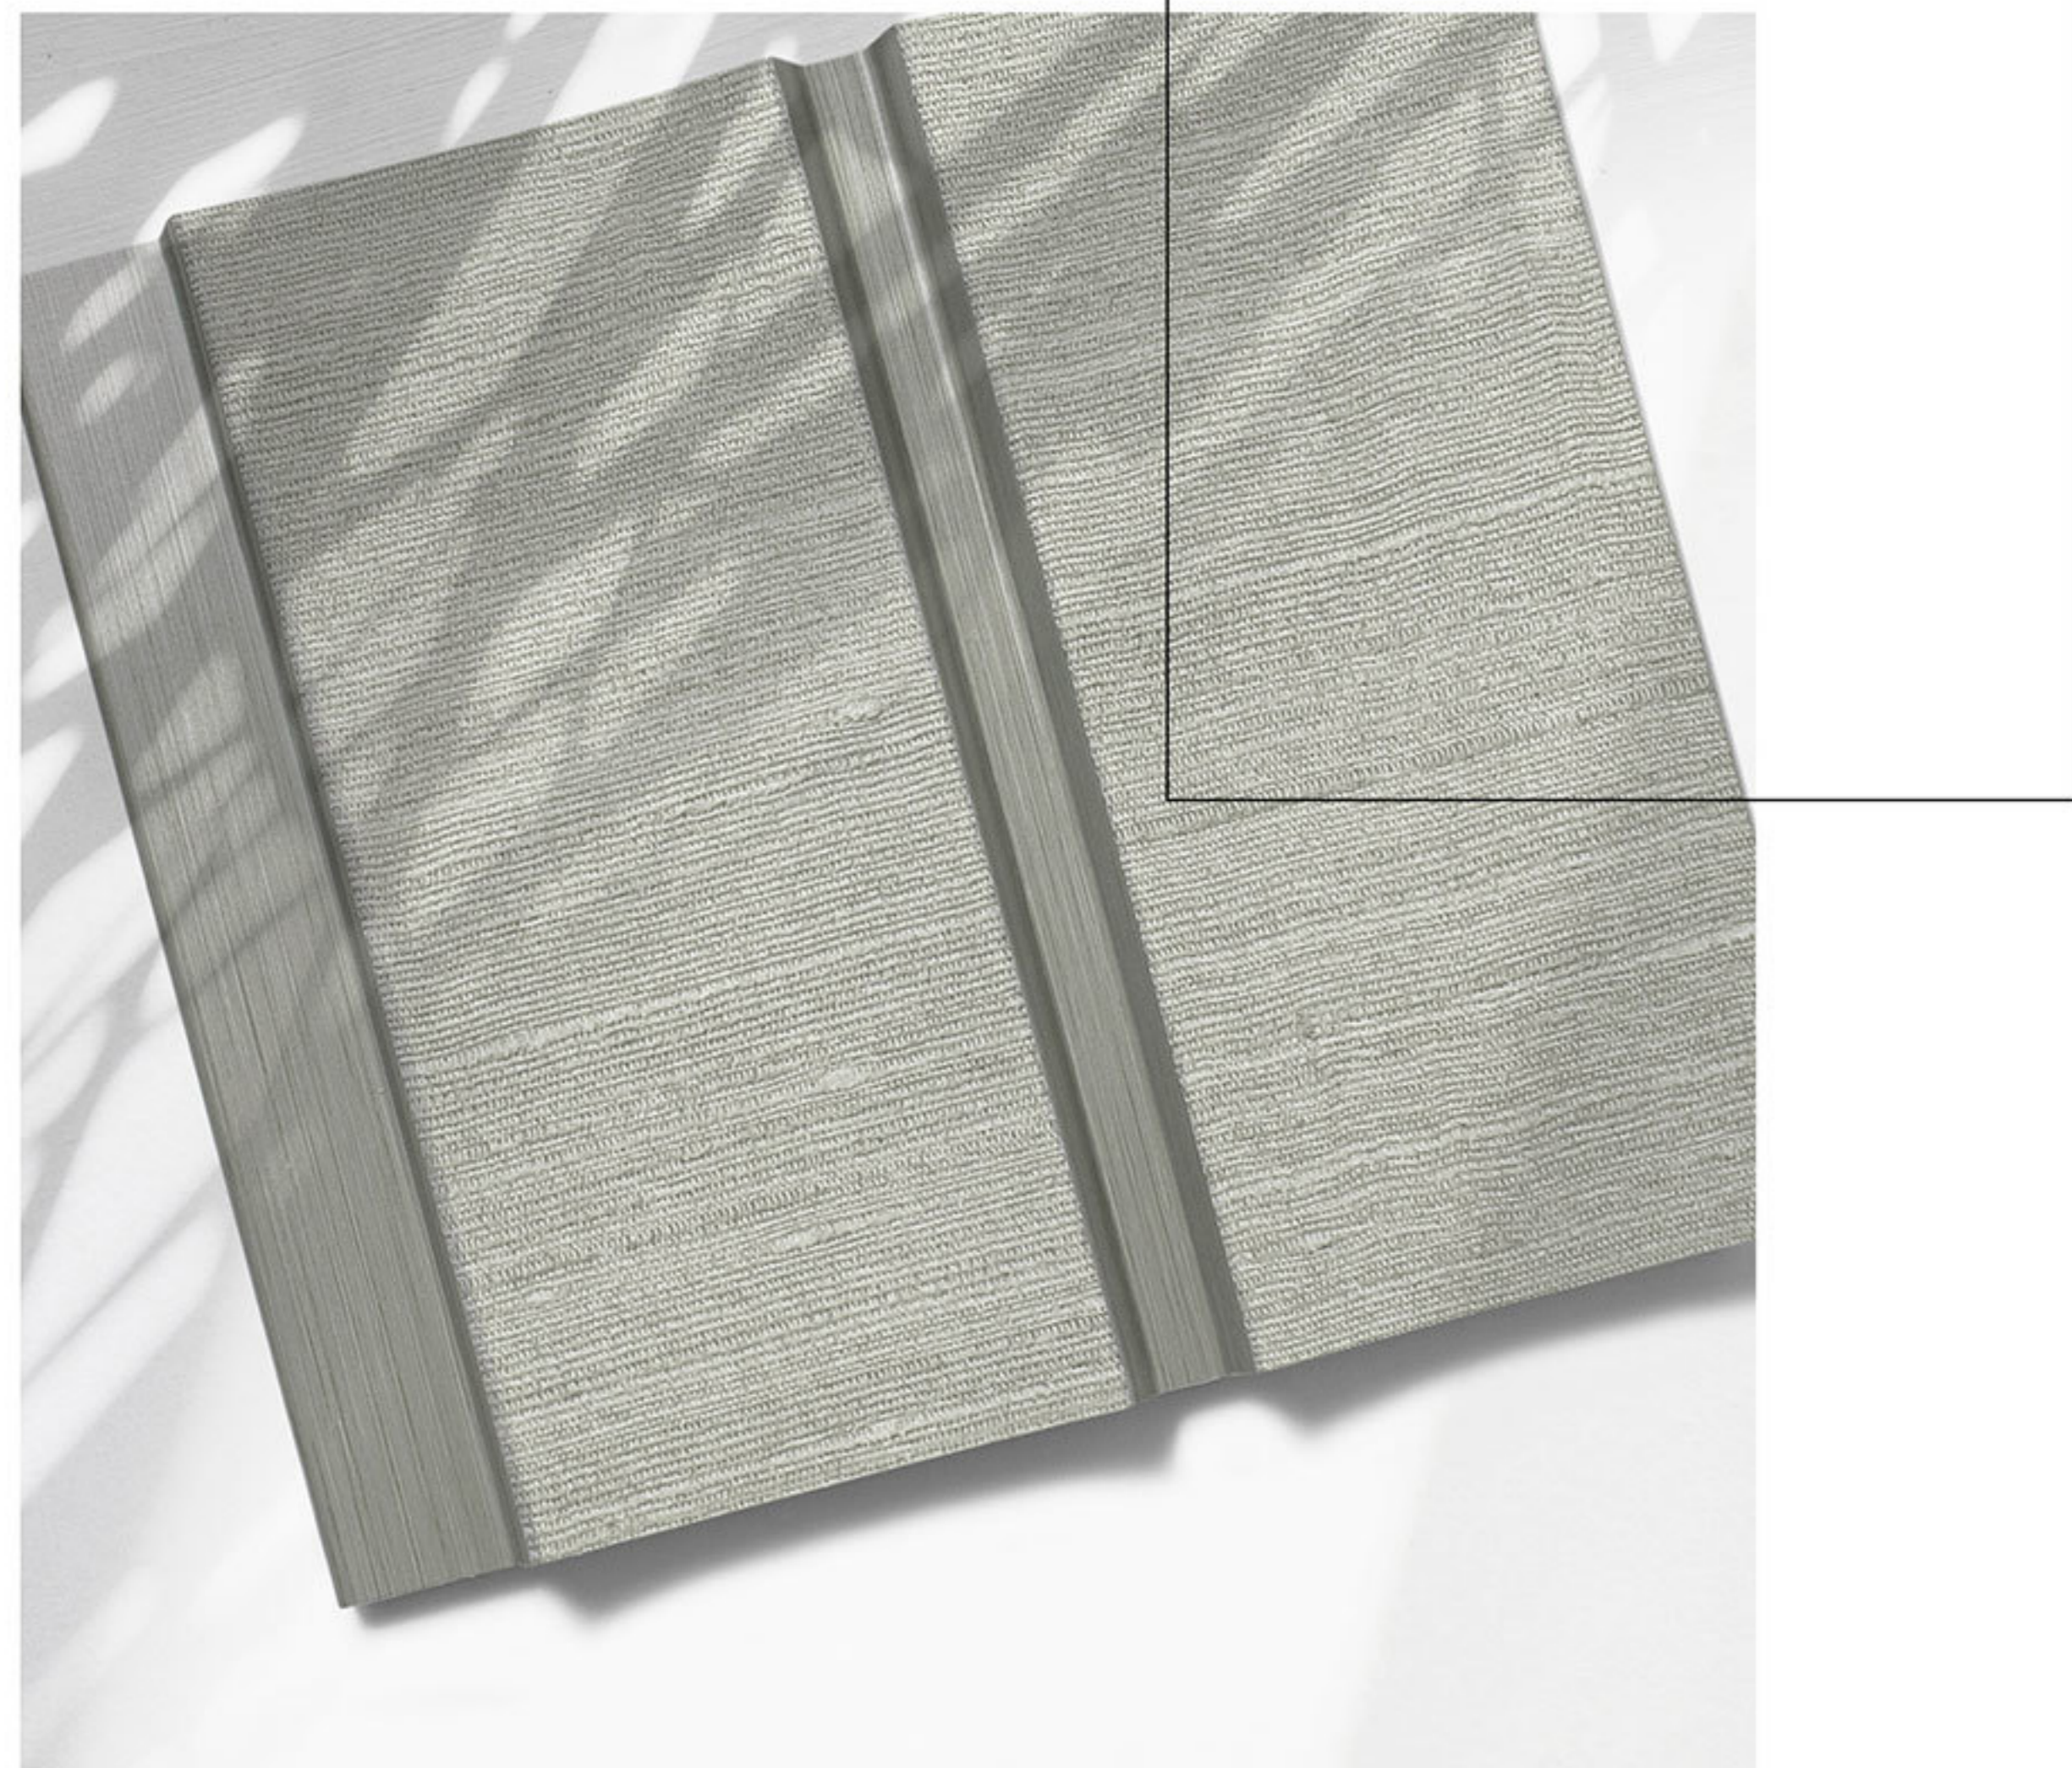

GREY
WALL PANELS
are the perfect
background to
create unique
arrangements