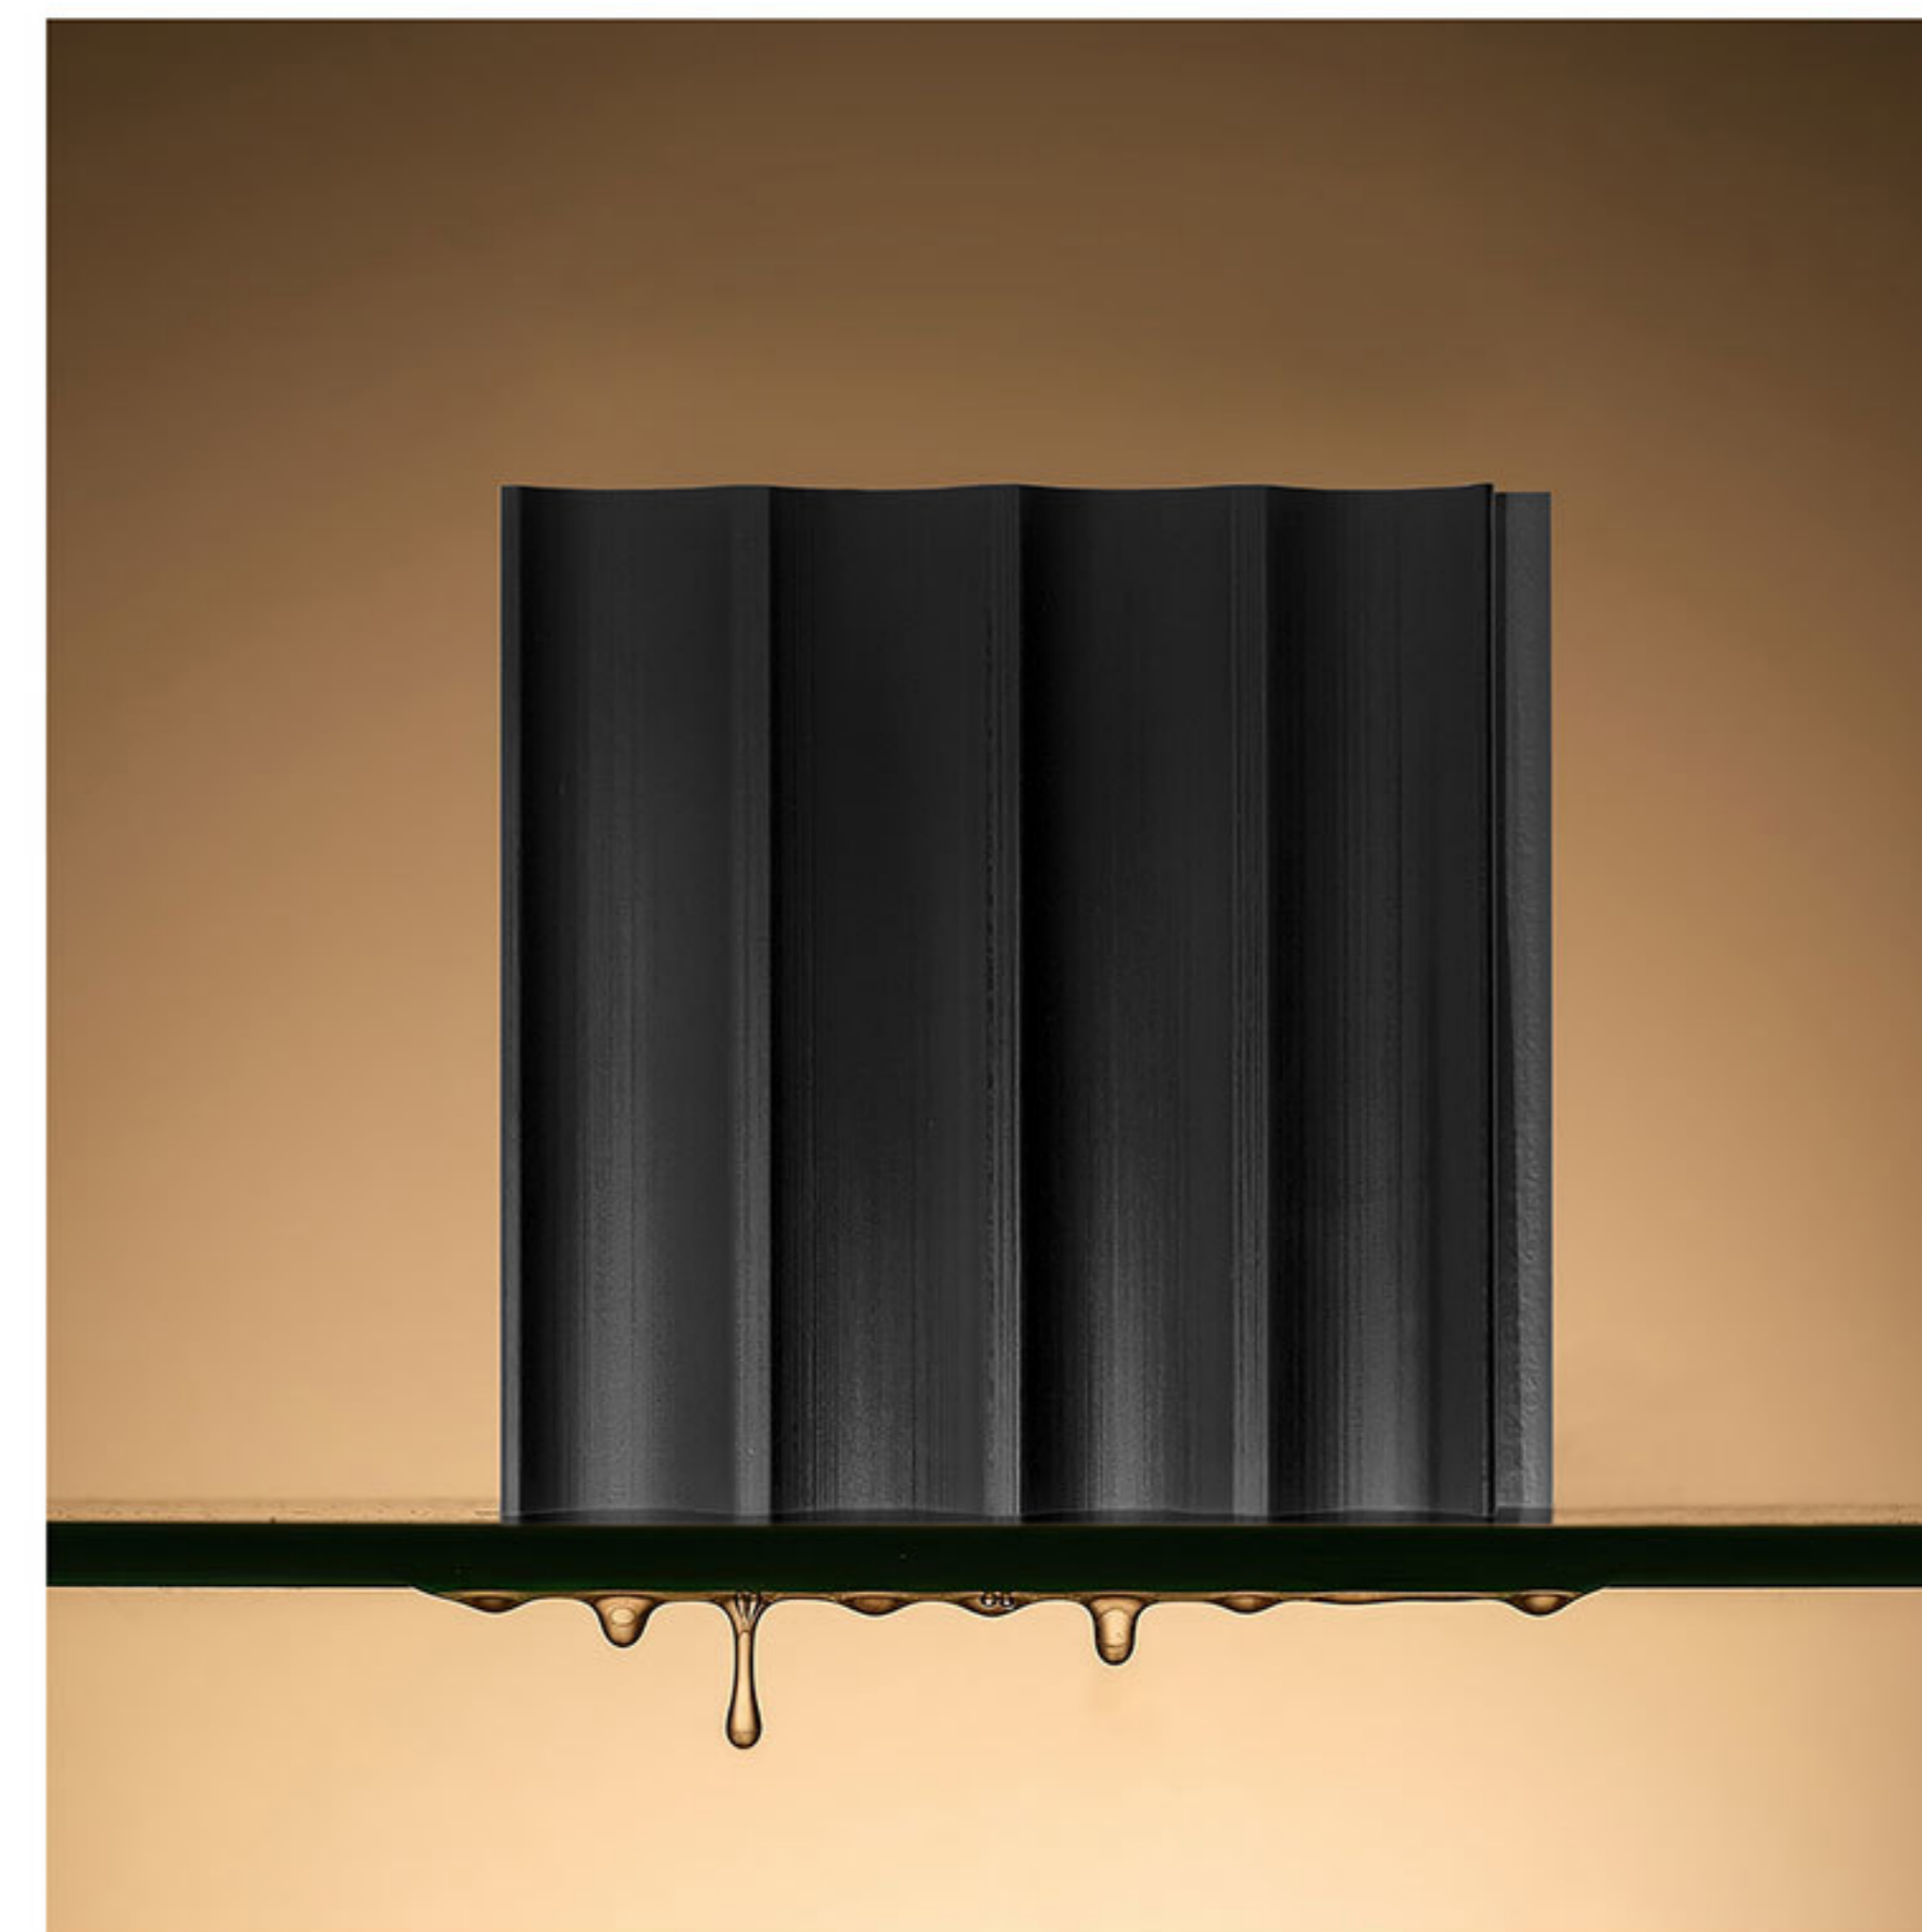

EASY TO CLEAN