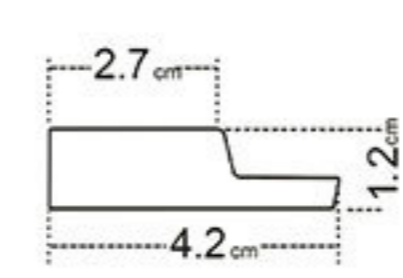

GOLDEN
COLORS

in a more
beautiful
edition

1 ZL1-Z