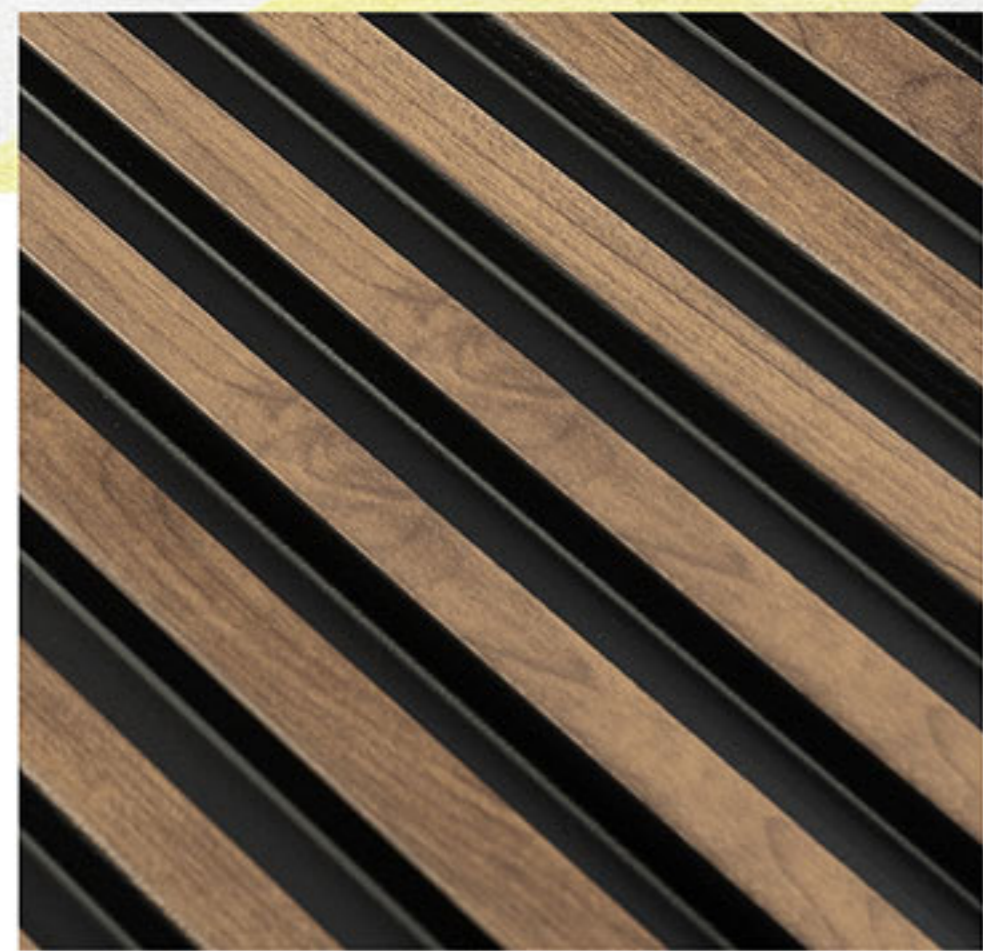

BET ON LIGHTNESS
Arrange your wall
in a subtle wall decoration