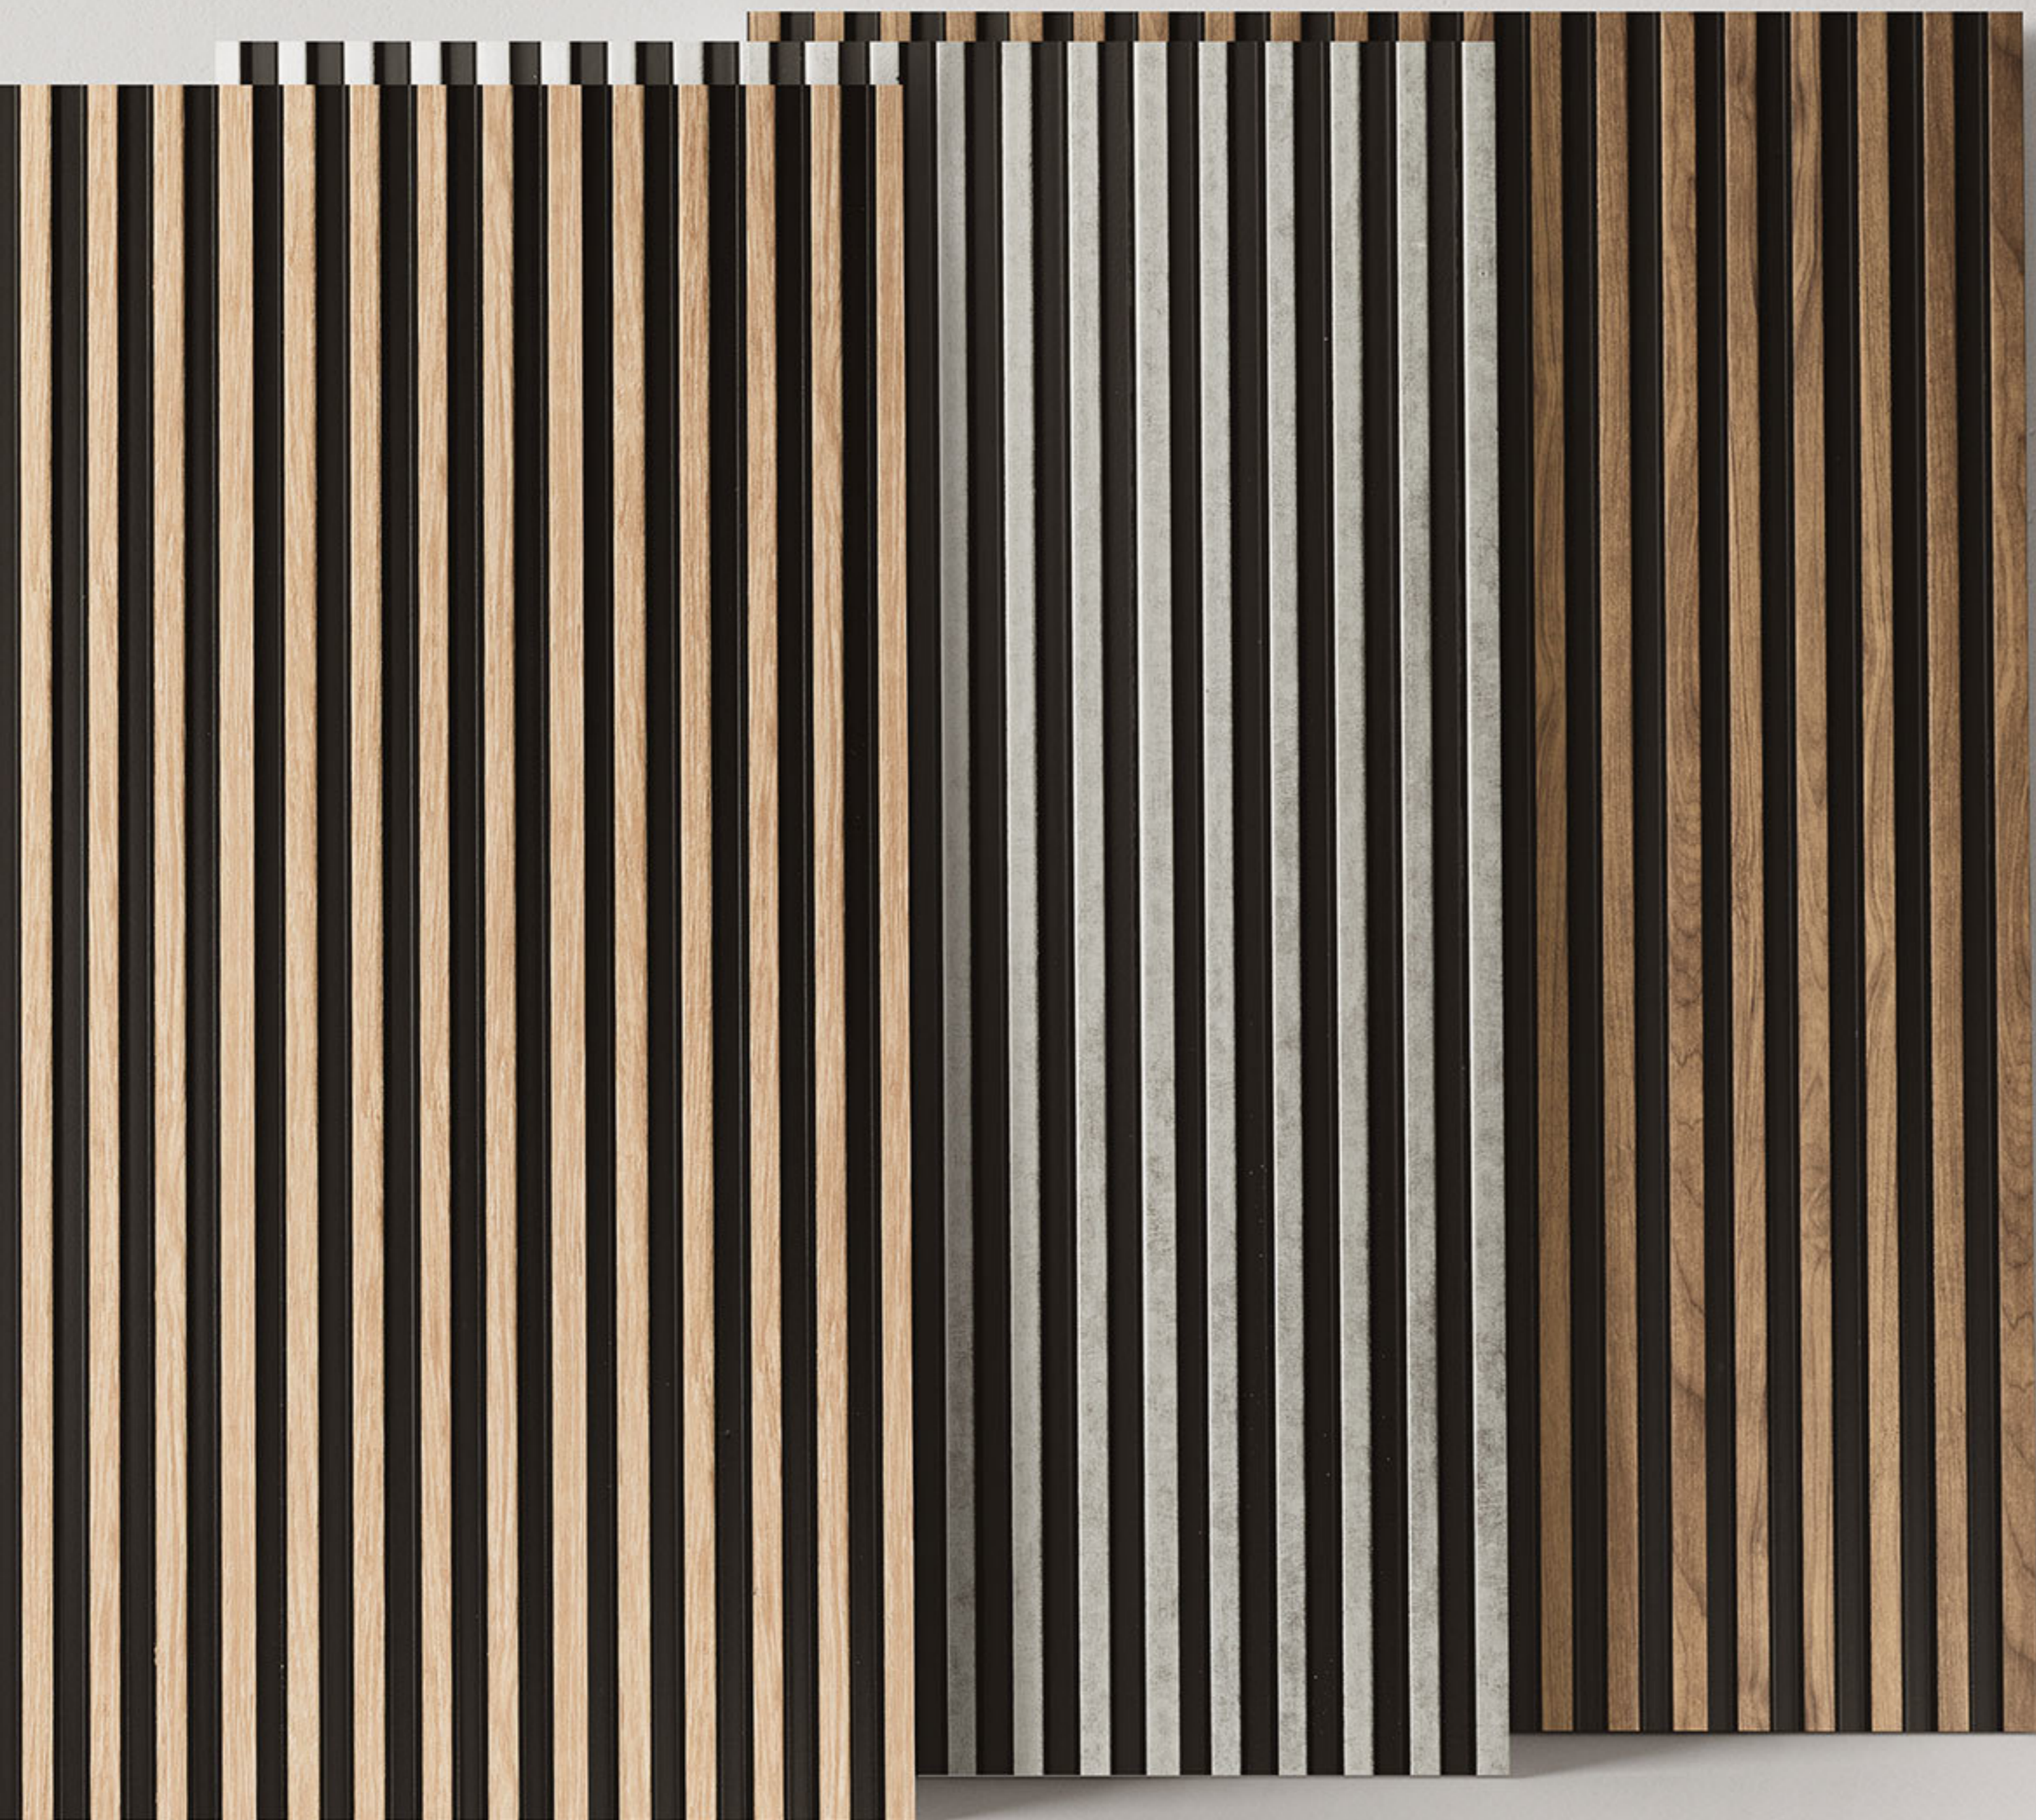

S L I M
LINE

Asti collection is characterized by its slim line. Due to the fine cross-section of the Asti series, you will give your wall unusual lightness and modern character.

The panel bring subtle perception and is often used in smaller rooms. The collection is available in three colors, so the panels from this series can be easily adapted to interiors in warm and cool colors.

PRIME | EDITION

Asti
COLLECTION