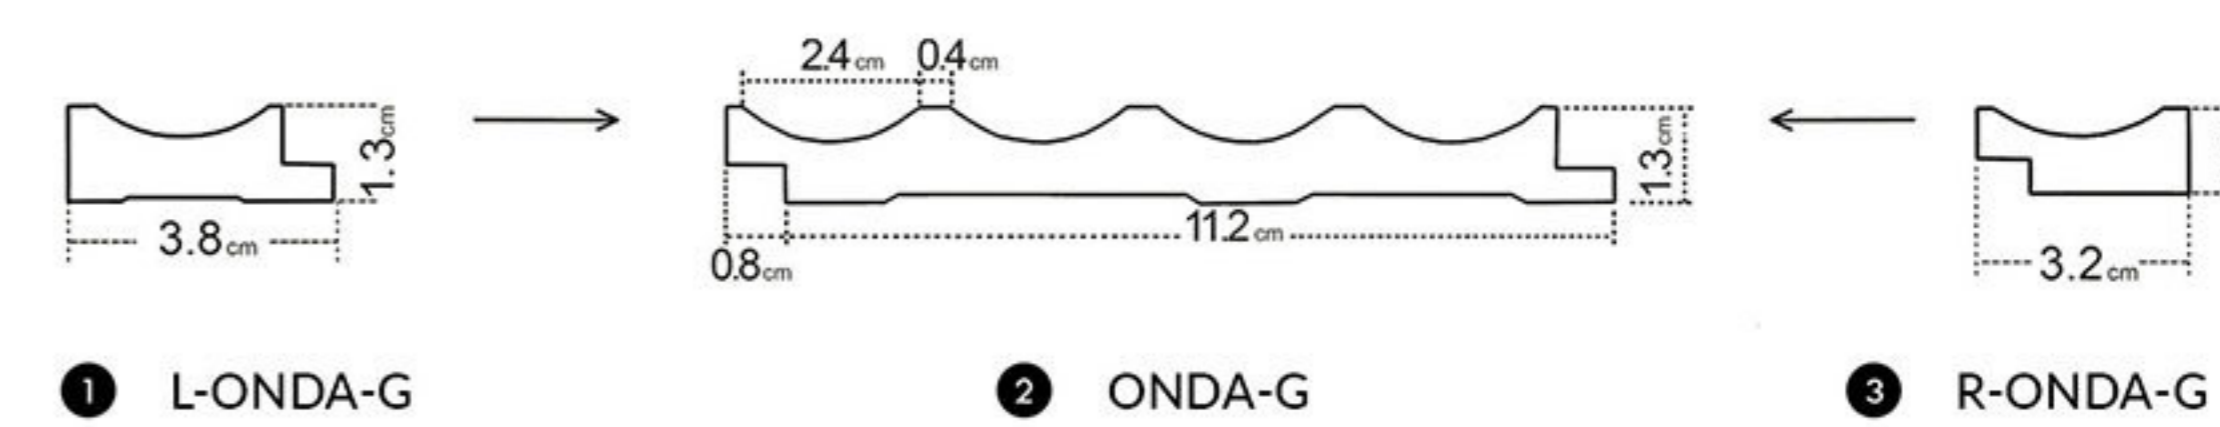

O N D A G R E Y

l i k e s
c o n t r a s t i n g
c o l o r s