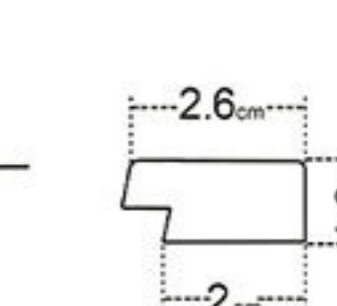

Olmo

BLACK

Will you be tempted
by a dark accent in
the form of a wall
lined with BLACK
WALL PANELS

3 ZP1-C