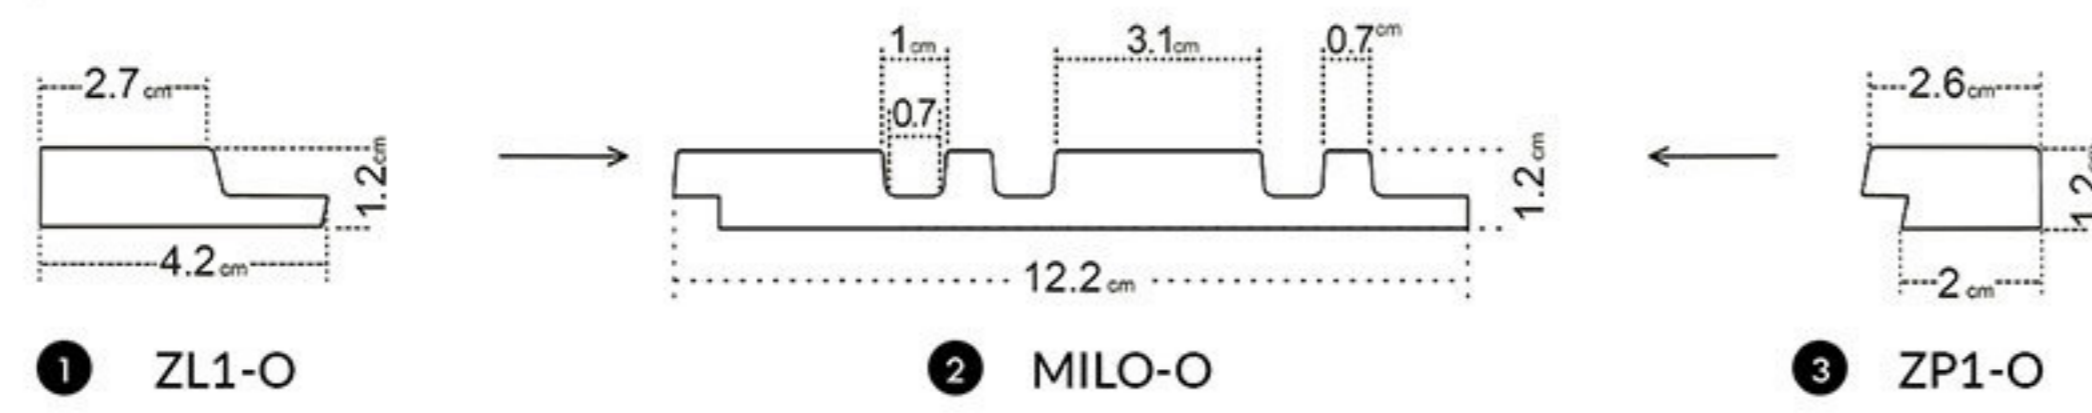

PRIME | EDITION

*Milo*  
COLLECTION

THE PERFECTLY  
REPRODUCED COLOR  
of a wood in a warm tone will  
cover the cool walls, adding cosiness  
and timeless style to the interior

- 1 left finishing mouldings  
- length approx. 270cm
- 2 panel - length approx. 270cm
- 3 right finishing mouldings  
- length approx. 270cm