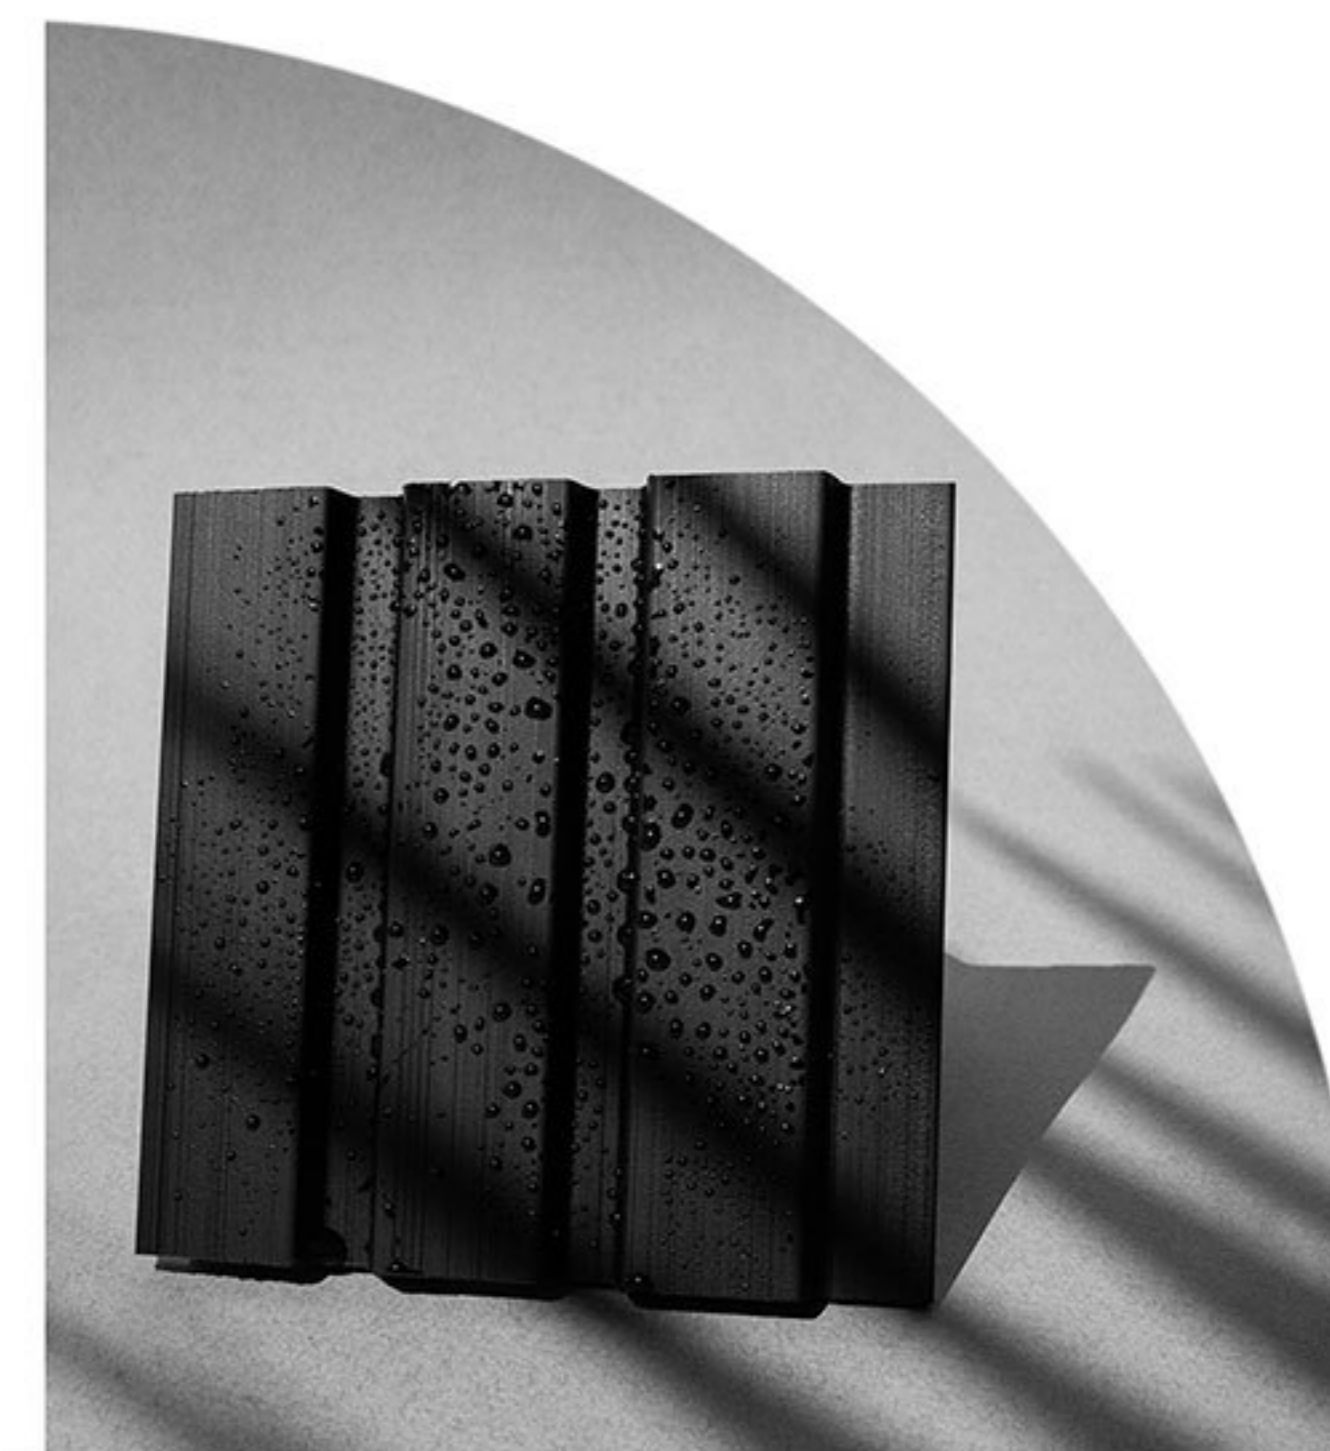

Will you be tempted
by a dark accent in
the form of a wall
lined with BLACK
WALL PANELS