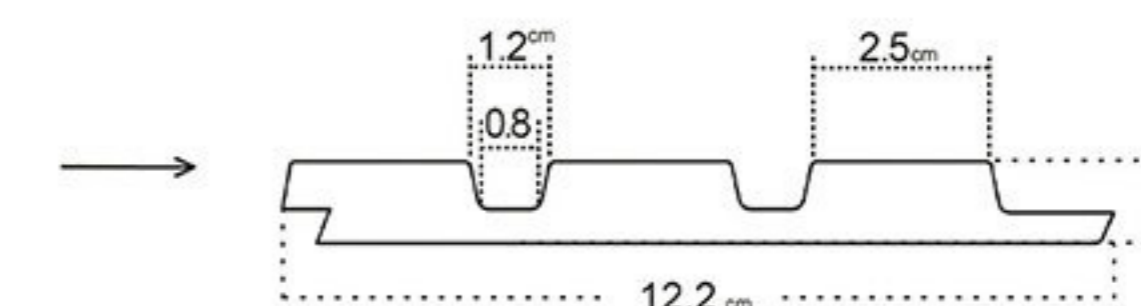

Olmo

BLACK

Will you be tempted
by a dark accent in
the form of a wall
lined with BLACK
WALL PANELS

2 OLMO-C