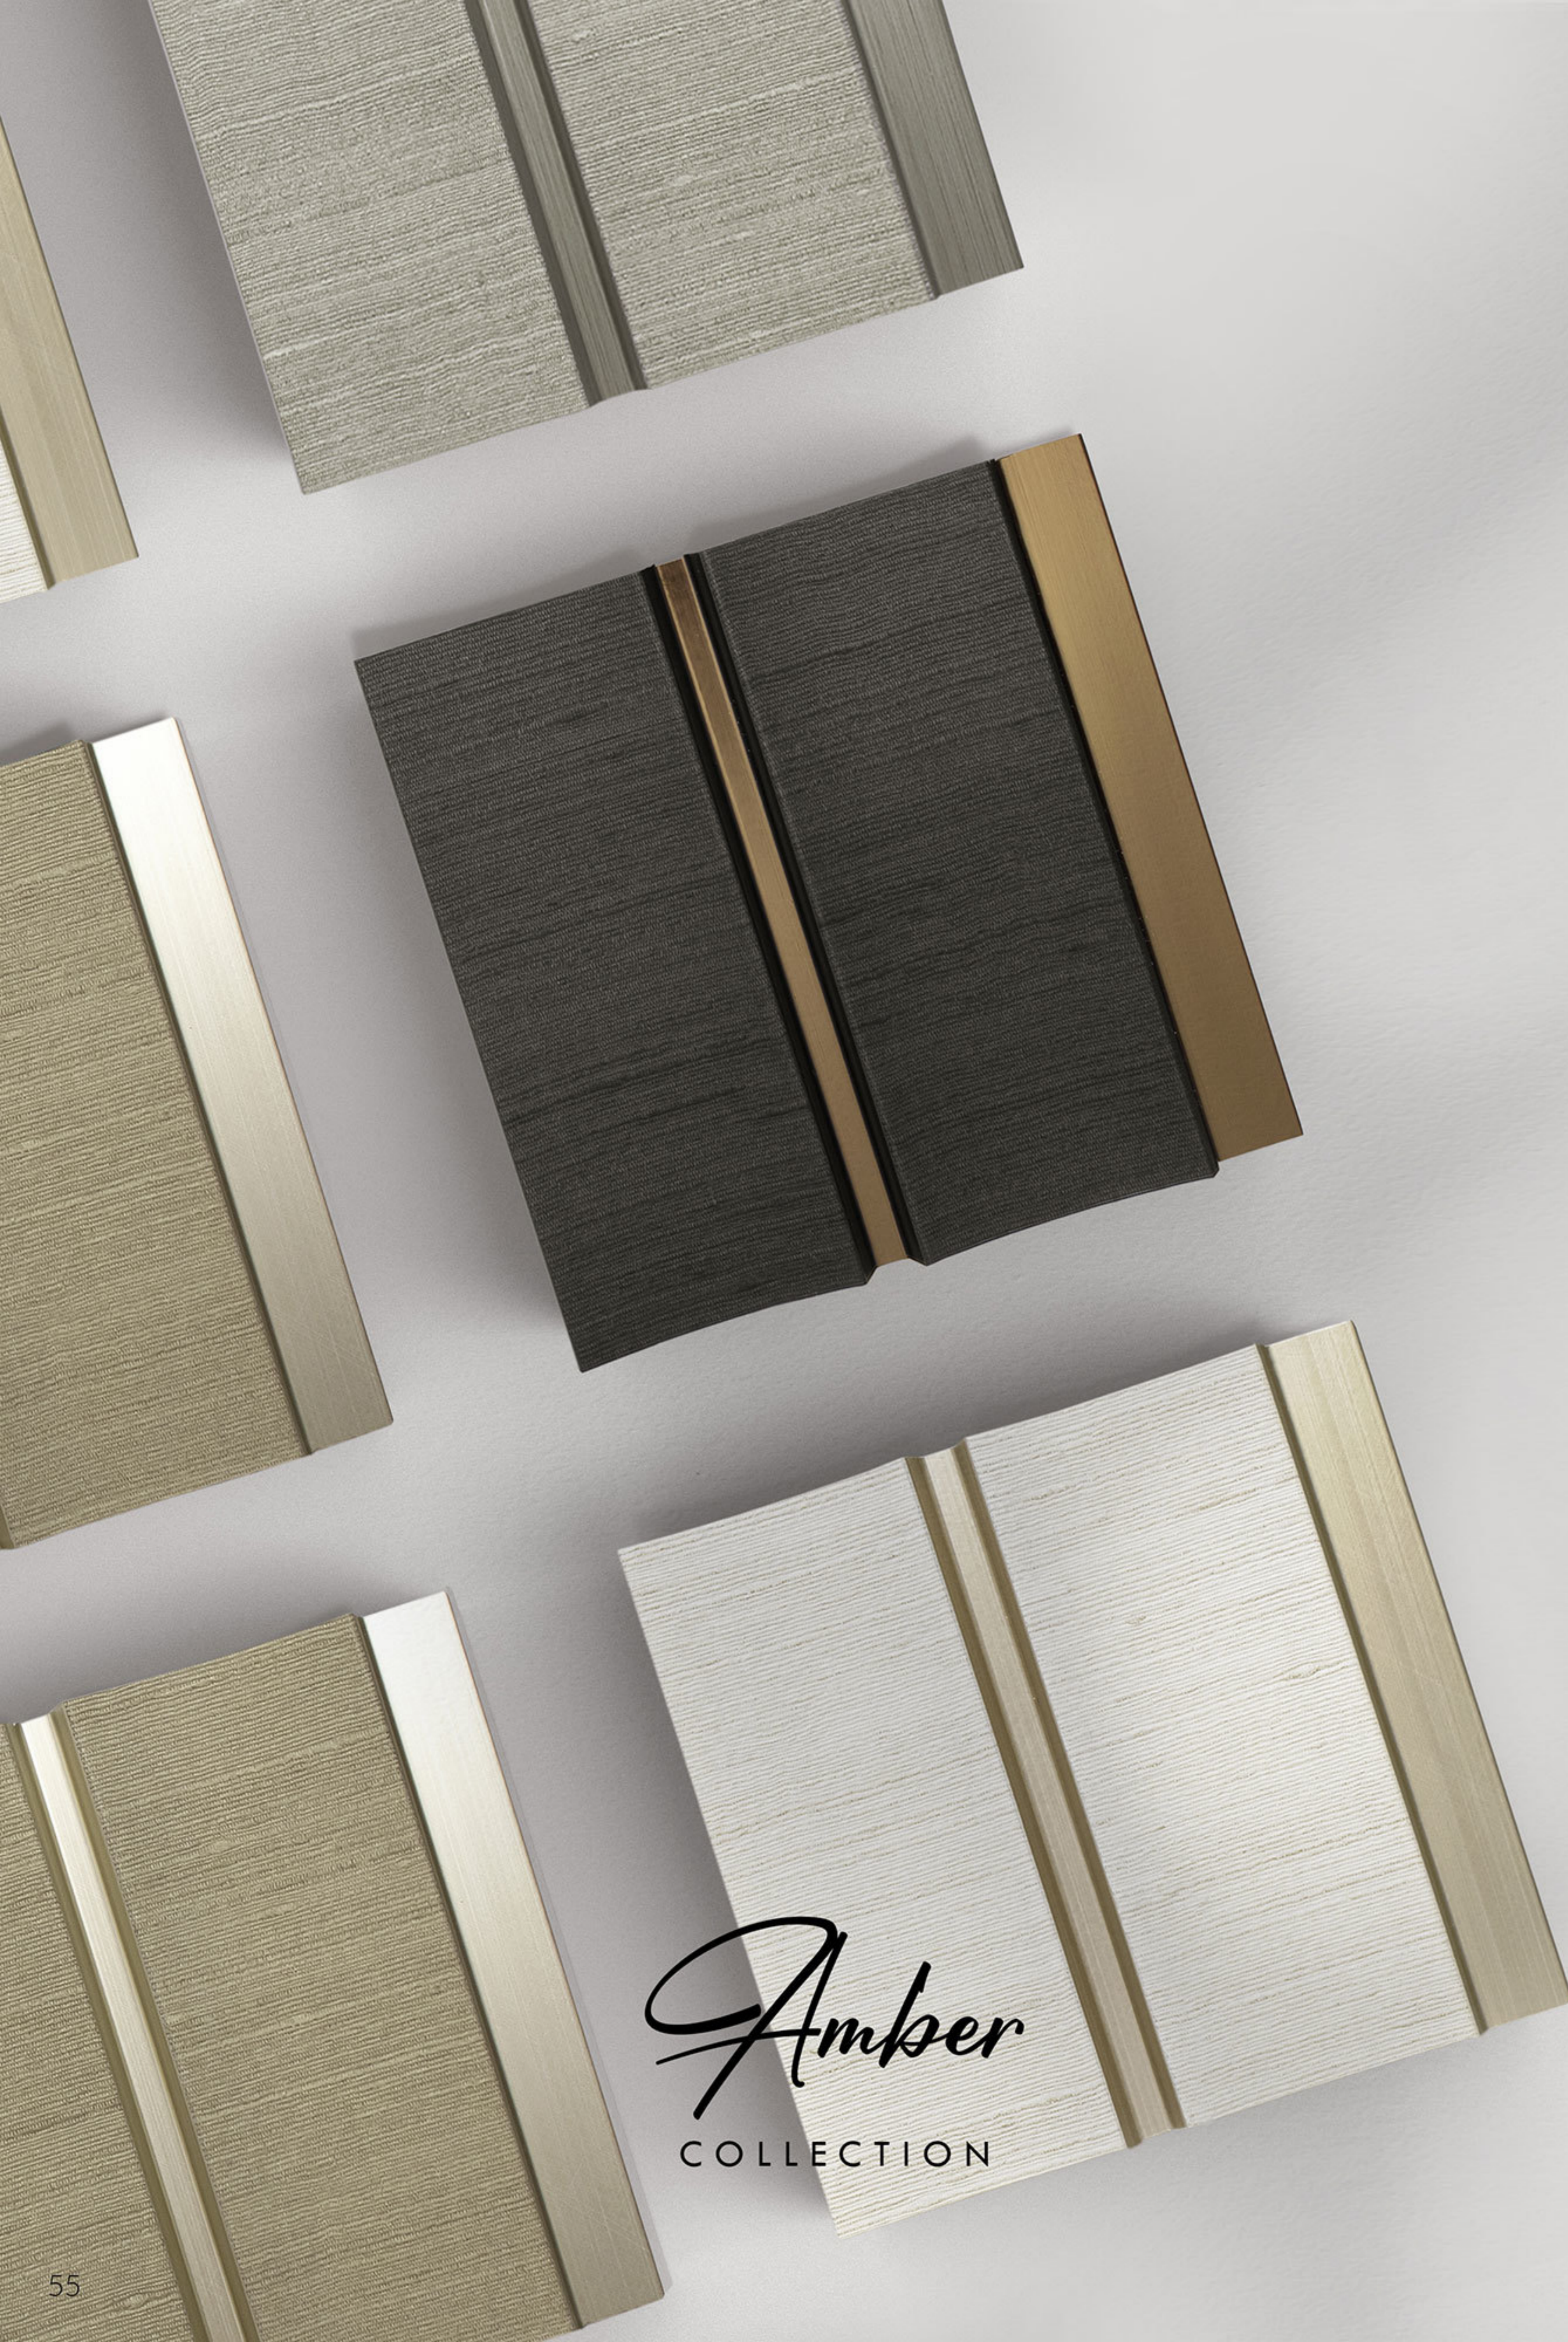

## UNIQUE DESIGN AND ELEGANCE

The Amber Collection is a proposal for people who appreciate unique design. Panels from this collection are characterized by original form that will introduce a modern accent to your interior. Wide slats with a delicate structure are divided by a thin recess, which adds lightness and elegance. The Amber collection consists of 4 colors: anthracite, beige, grey and white. Thanks to this, it can be adapted to various interior styles. The colors of the collection will suit both modern and classic interiors.