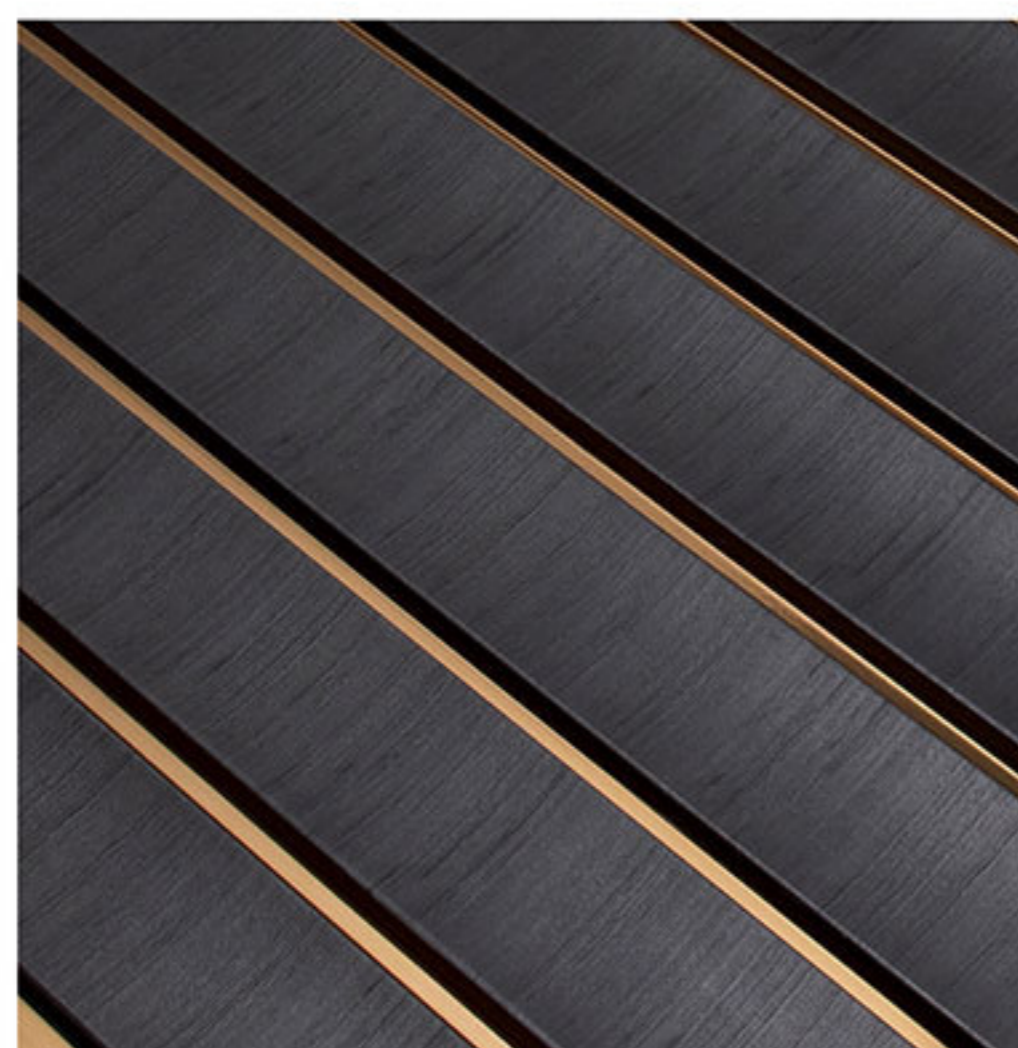

# Amber

BEIGE

THE BEIGE COLOR  
brings peace and harmony to the interior

IMITATION  
of a material  
STRUCTURE

*Amber*  
ANTHRACITE

LIGHTNESS  
OF THE MATERIAL

The lightness of the wall panels is their great advantage, which allows us to install them easily and quickly. Our wall panels can be mounted on suspended ceiling or furniture fronts without worrying about their weight.