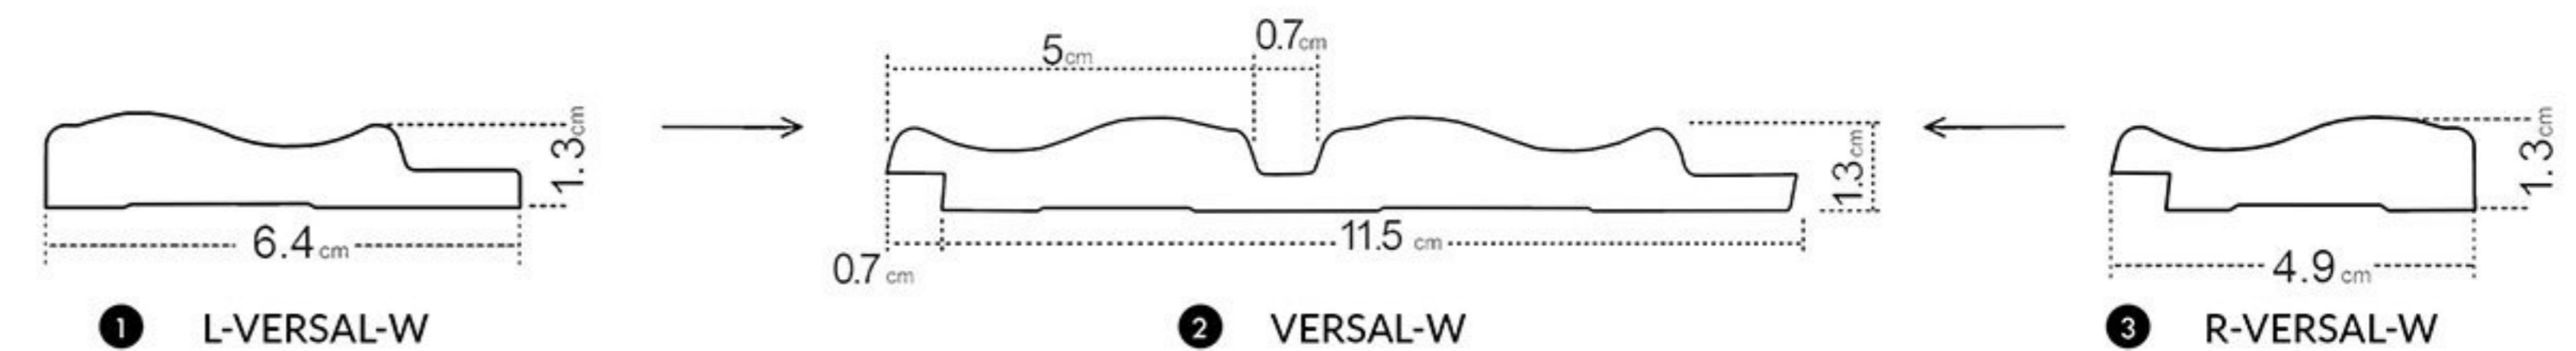

Infinity

VERSAL

INFINITY VERSAL
WALL PANEL
is a perfect
complement
to the interior
finished with stucco