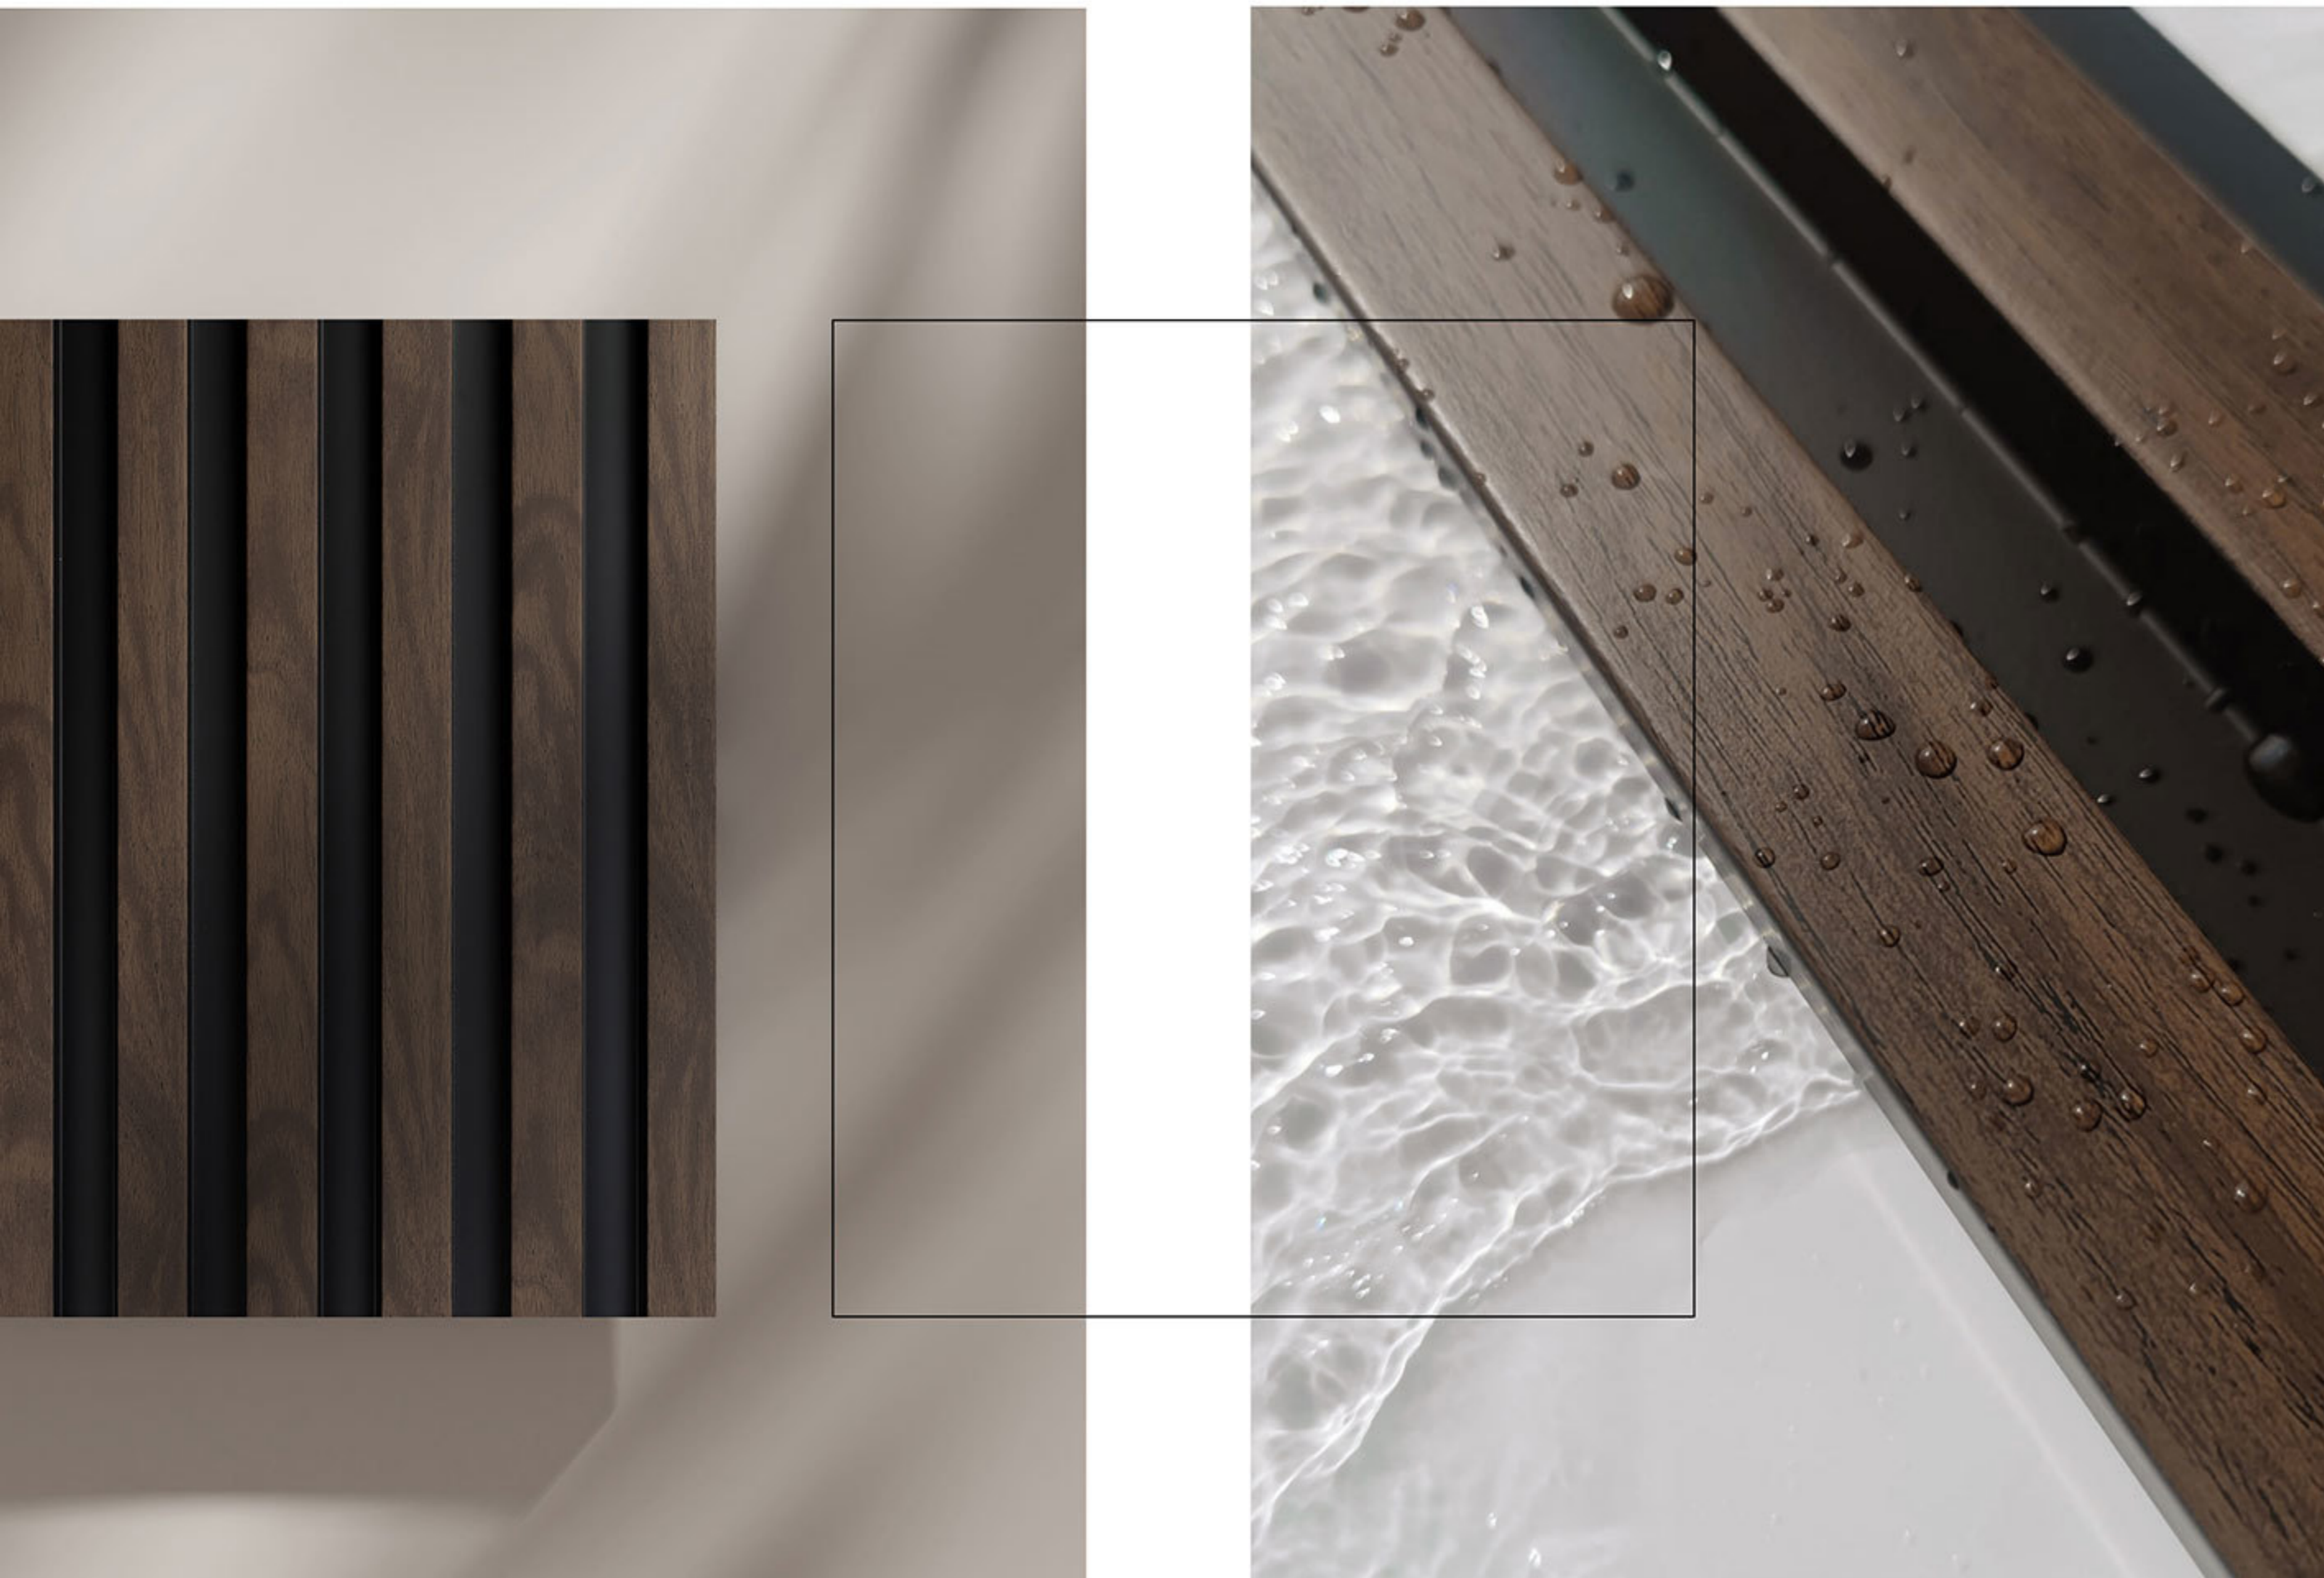

# Vasco

OAK CRAFT

J O I N I N G P A N E L S  
at the corner of the wall

A N U T S H A D E O F W O O D  
that will add character to your interior

*Vasco*  
WALNUT

SOUND PROOFING  
PROPERTIES

Wall panels except their various shapes and a wide range of colors, have the extraordinary ability to silence the room by absorbing sound waves and eliminating reverberation