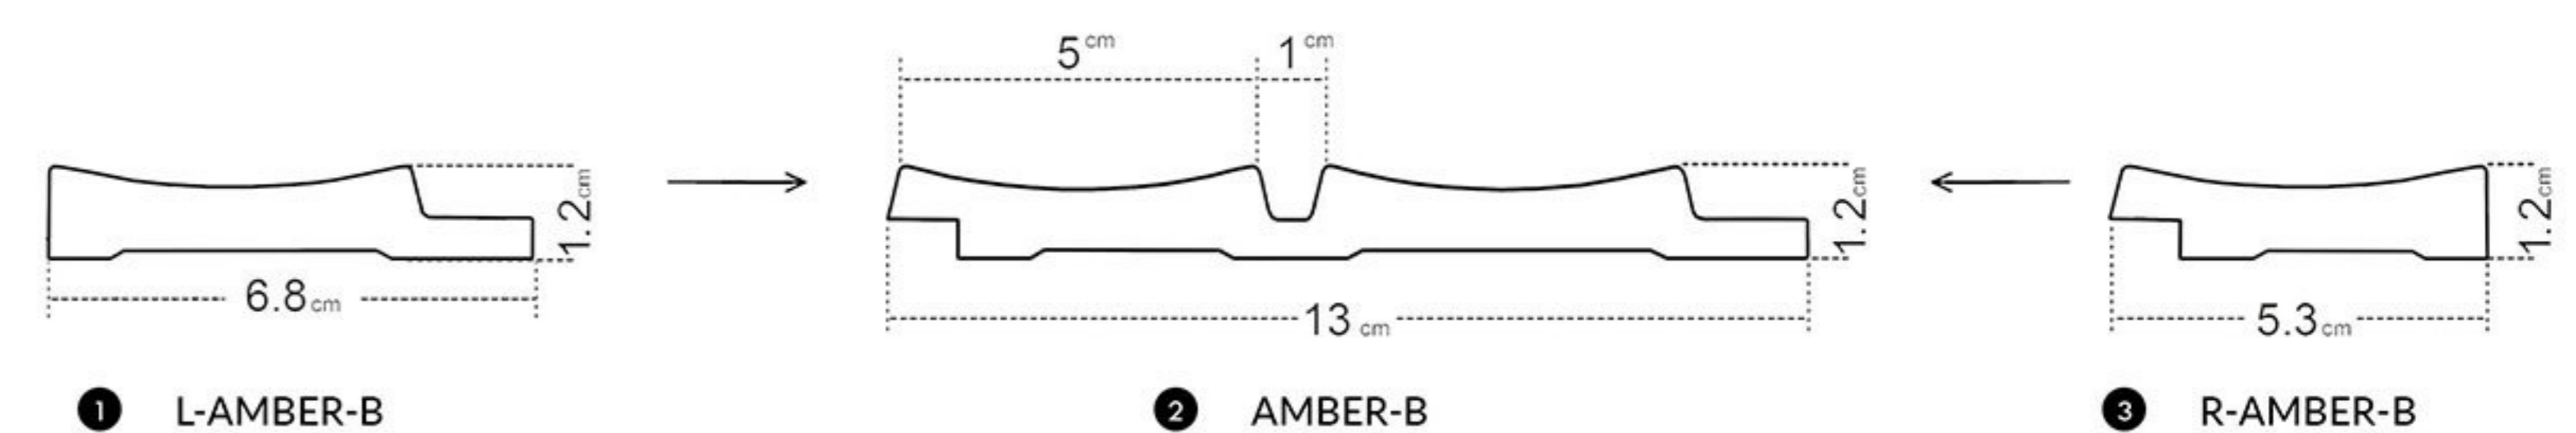

THE BEIGE COLOR
brings peace and harmony to the interior