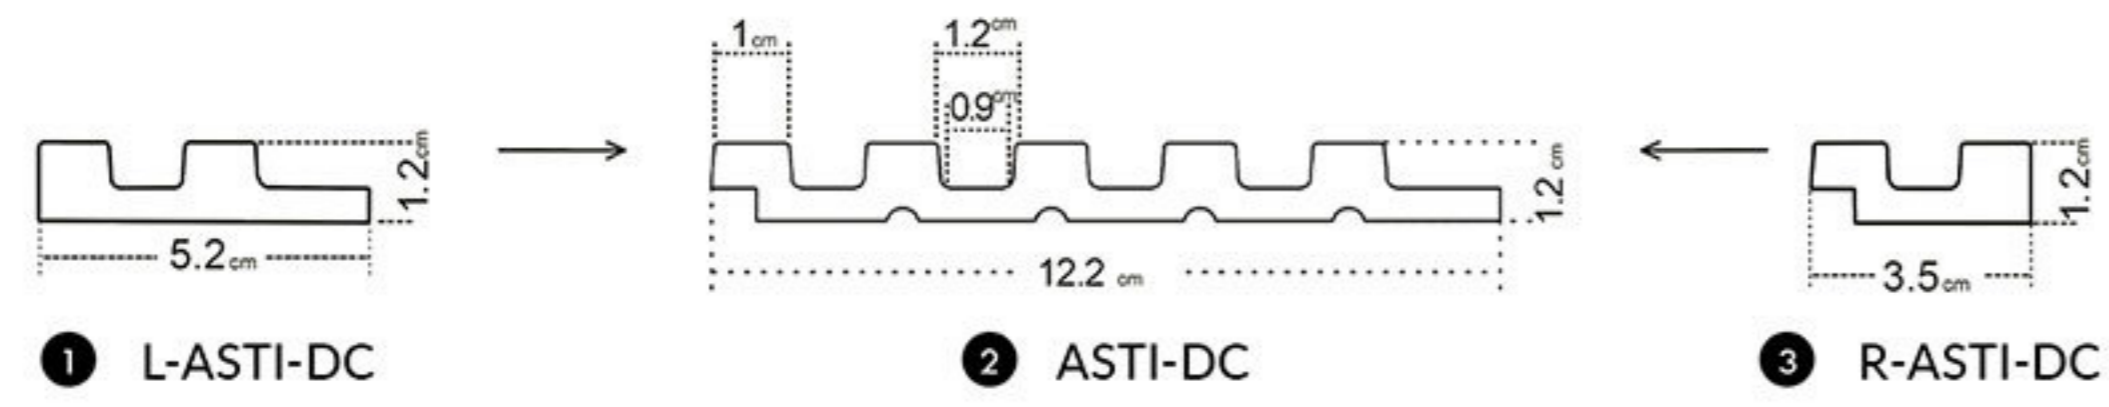

- ① left finishing mouldings - length approx. 270cm
- ② panel - length approx. 270cm
- ③ right finishing mouldings - length approx. 270cm

BET ON LIGHTNESS  
 Arrange your wall  
 in a subtle wall decoration