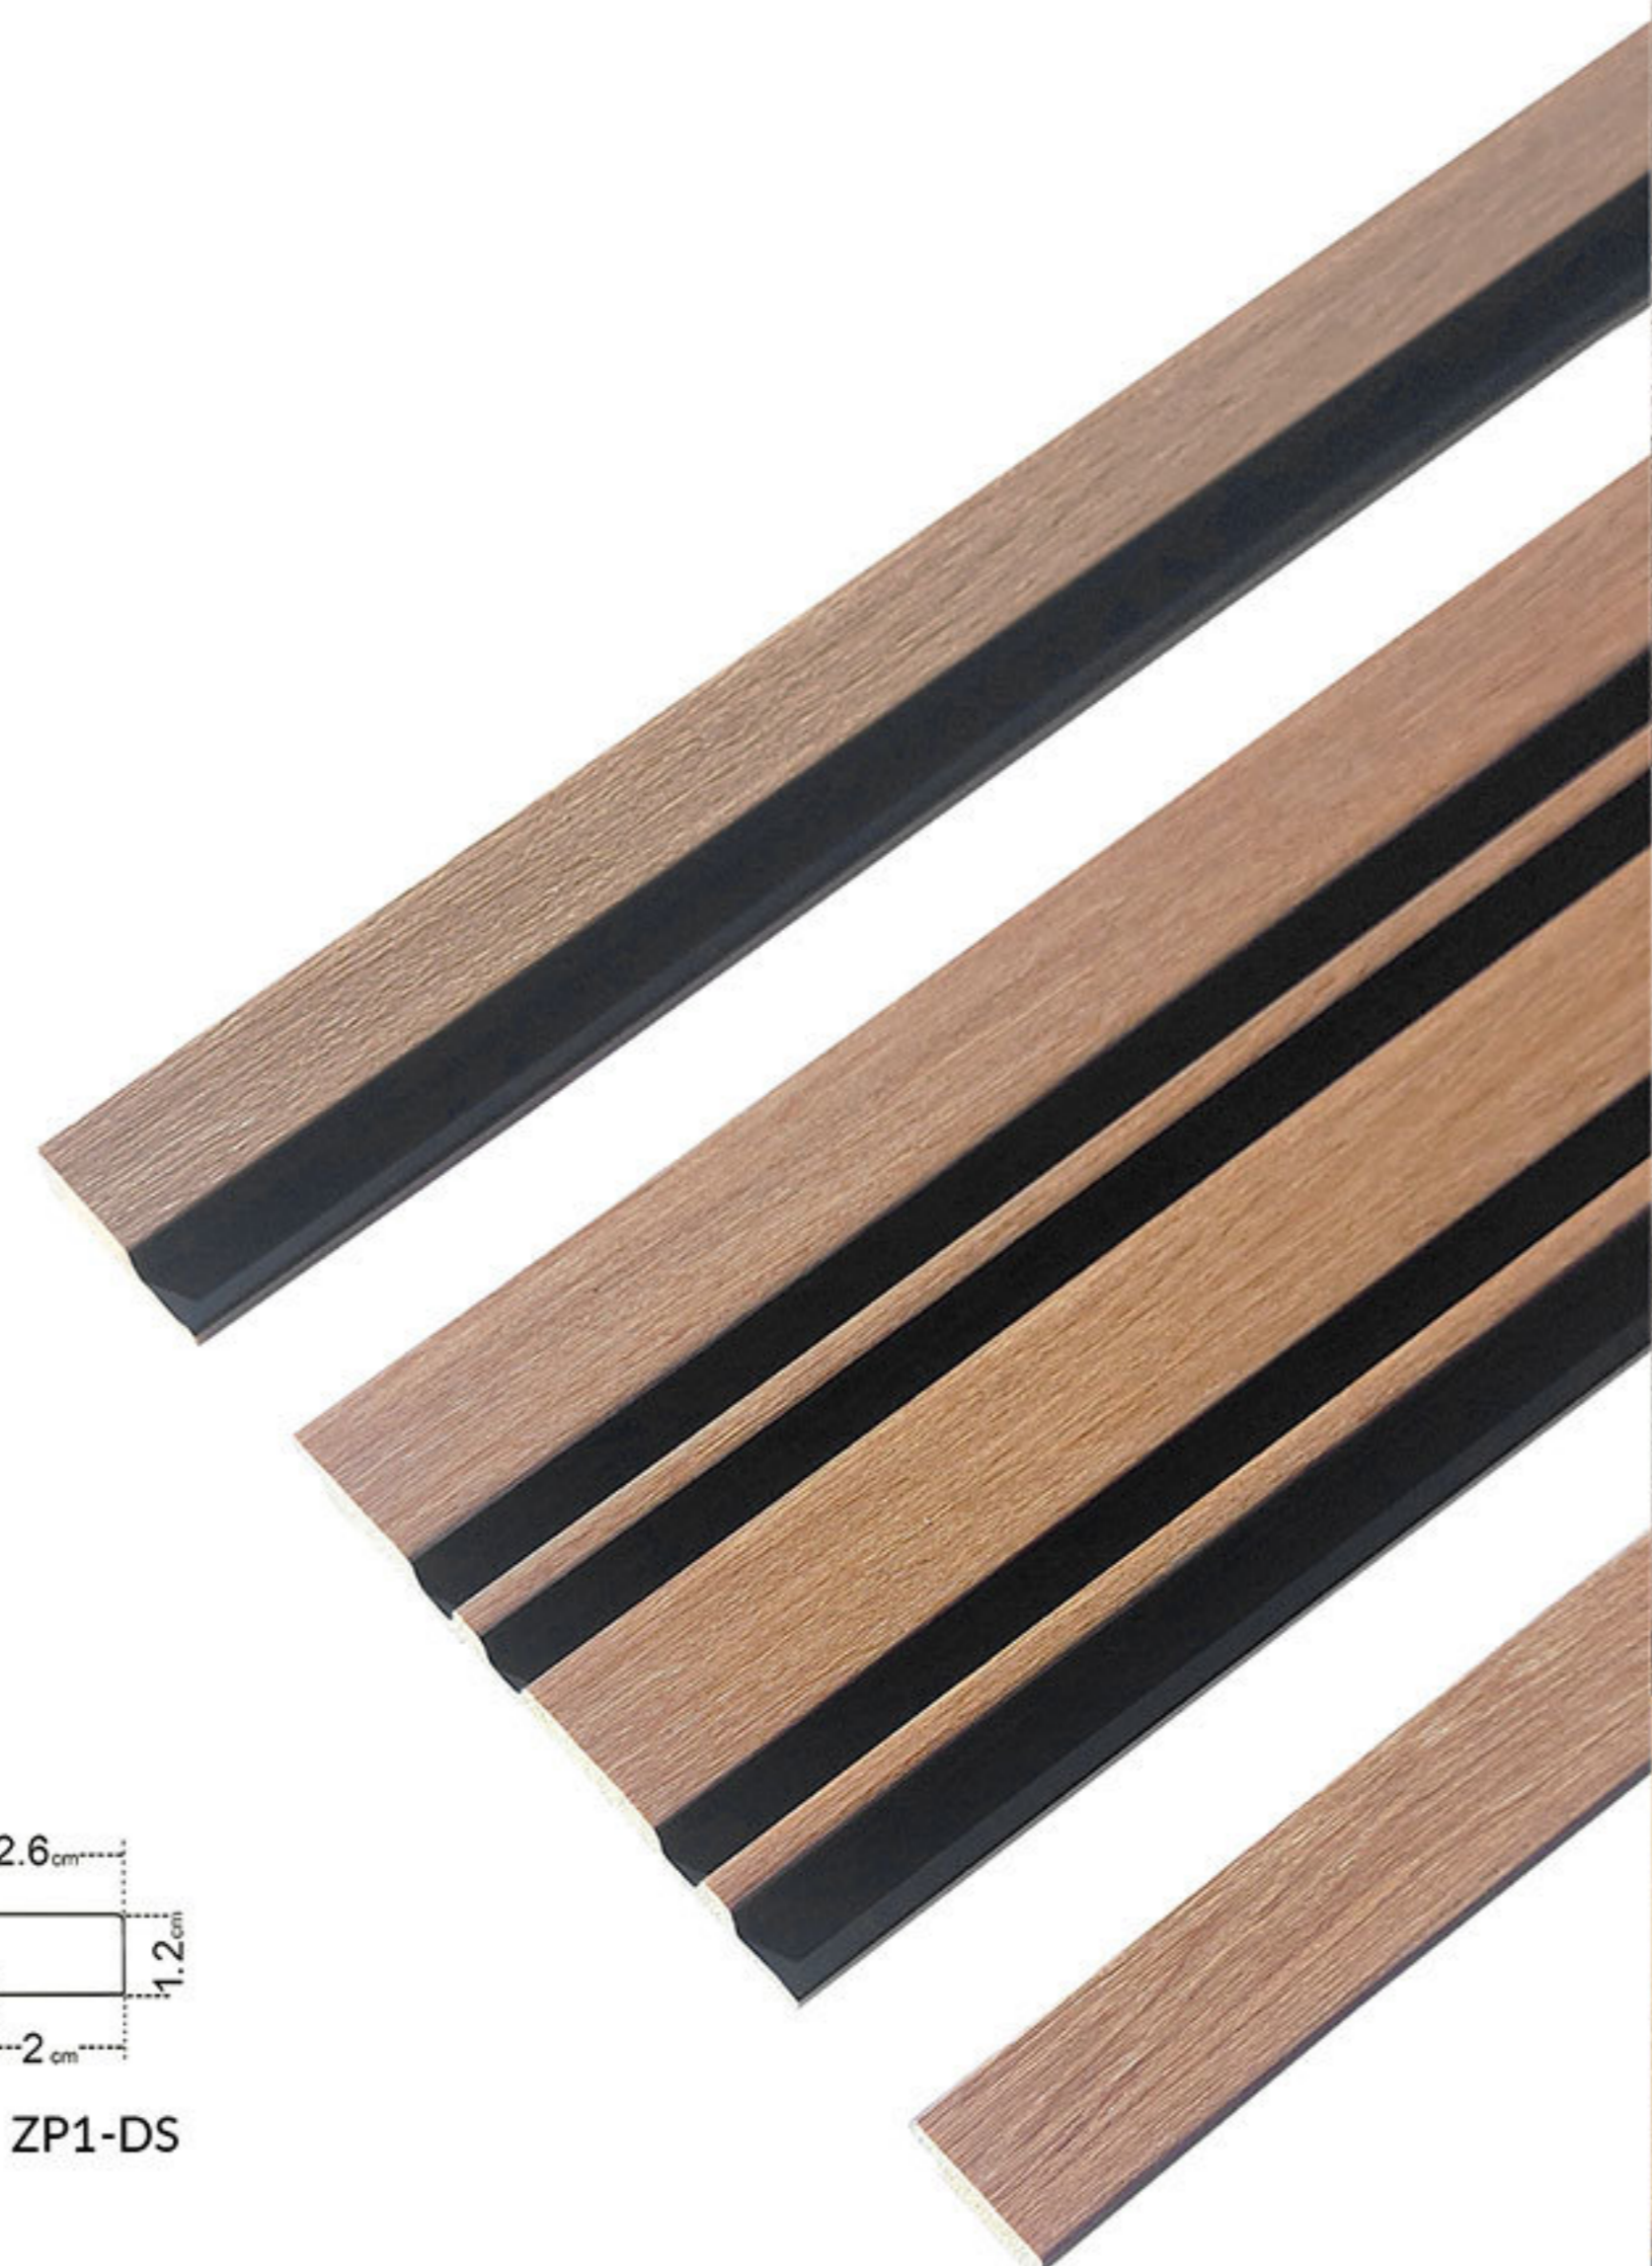

Milo
OAK SONOMA

WE TOOK CARE
OF EVERY DETAIL

Milo Collection has dedicated endings that harmoniously complement the entire wall decoration made of wall panels