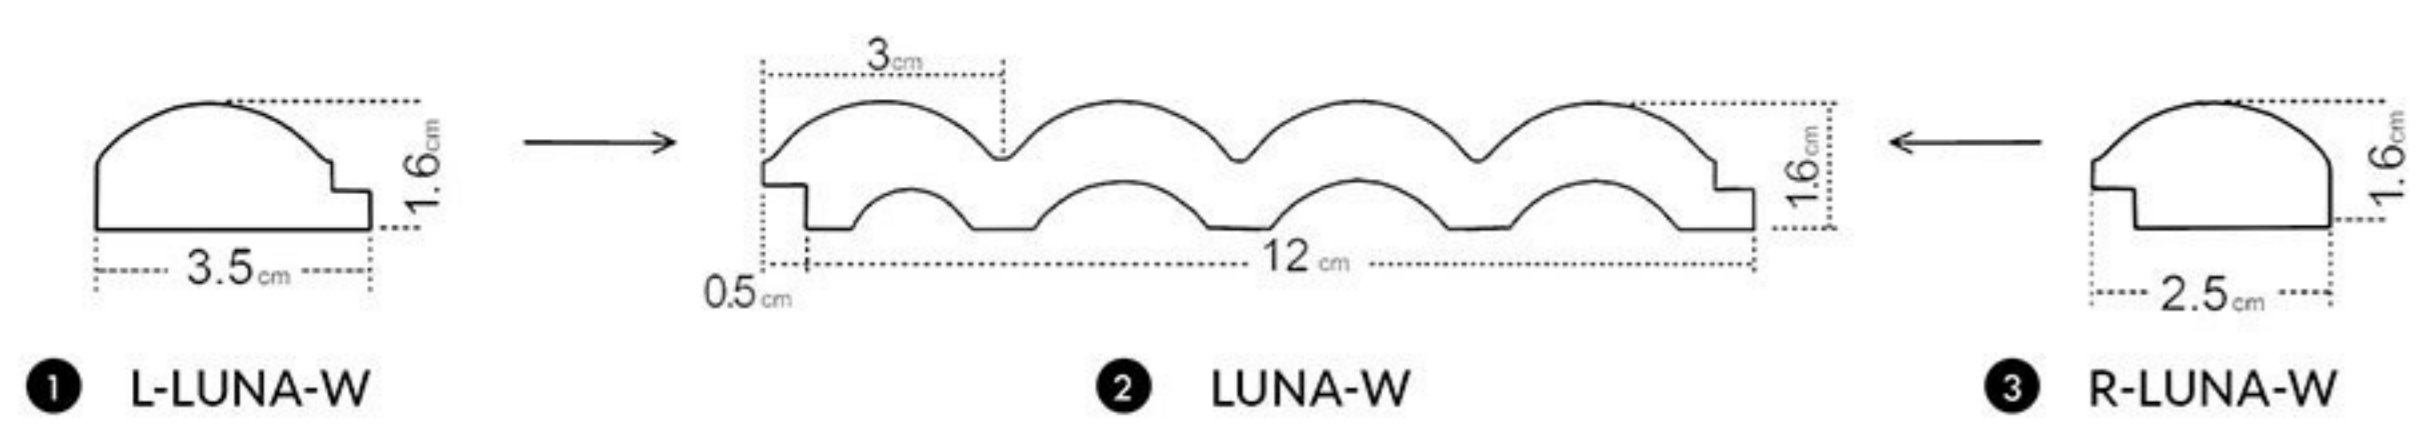

Infinity
LUNA