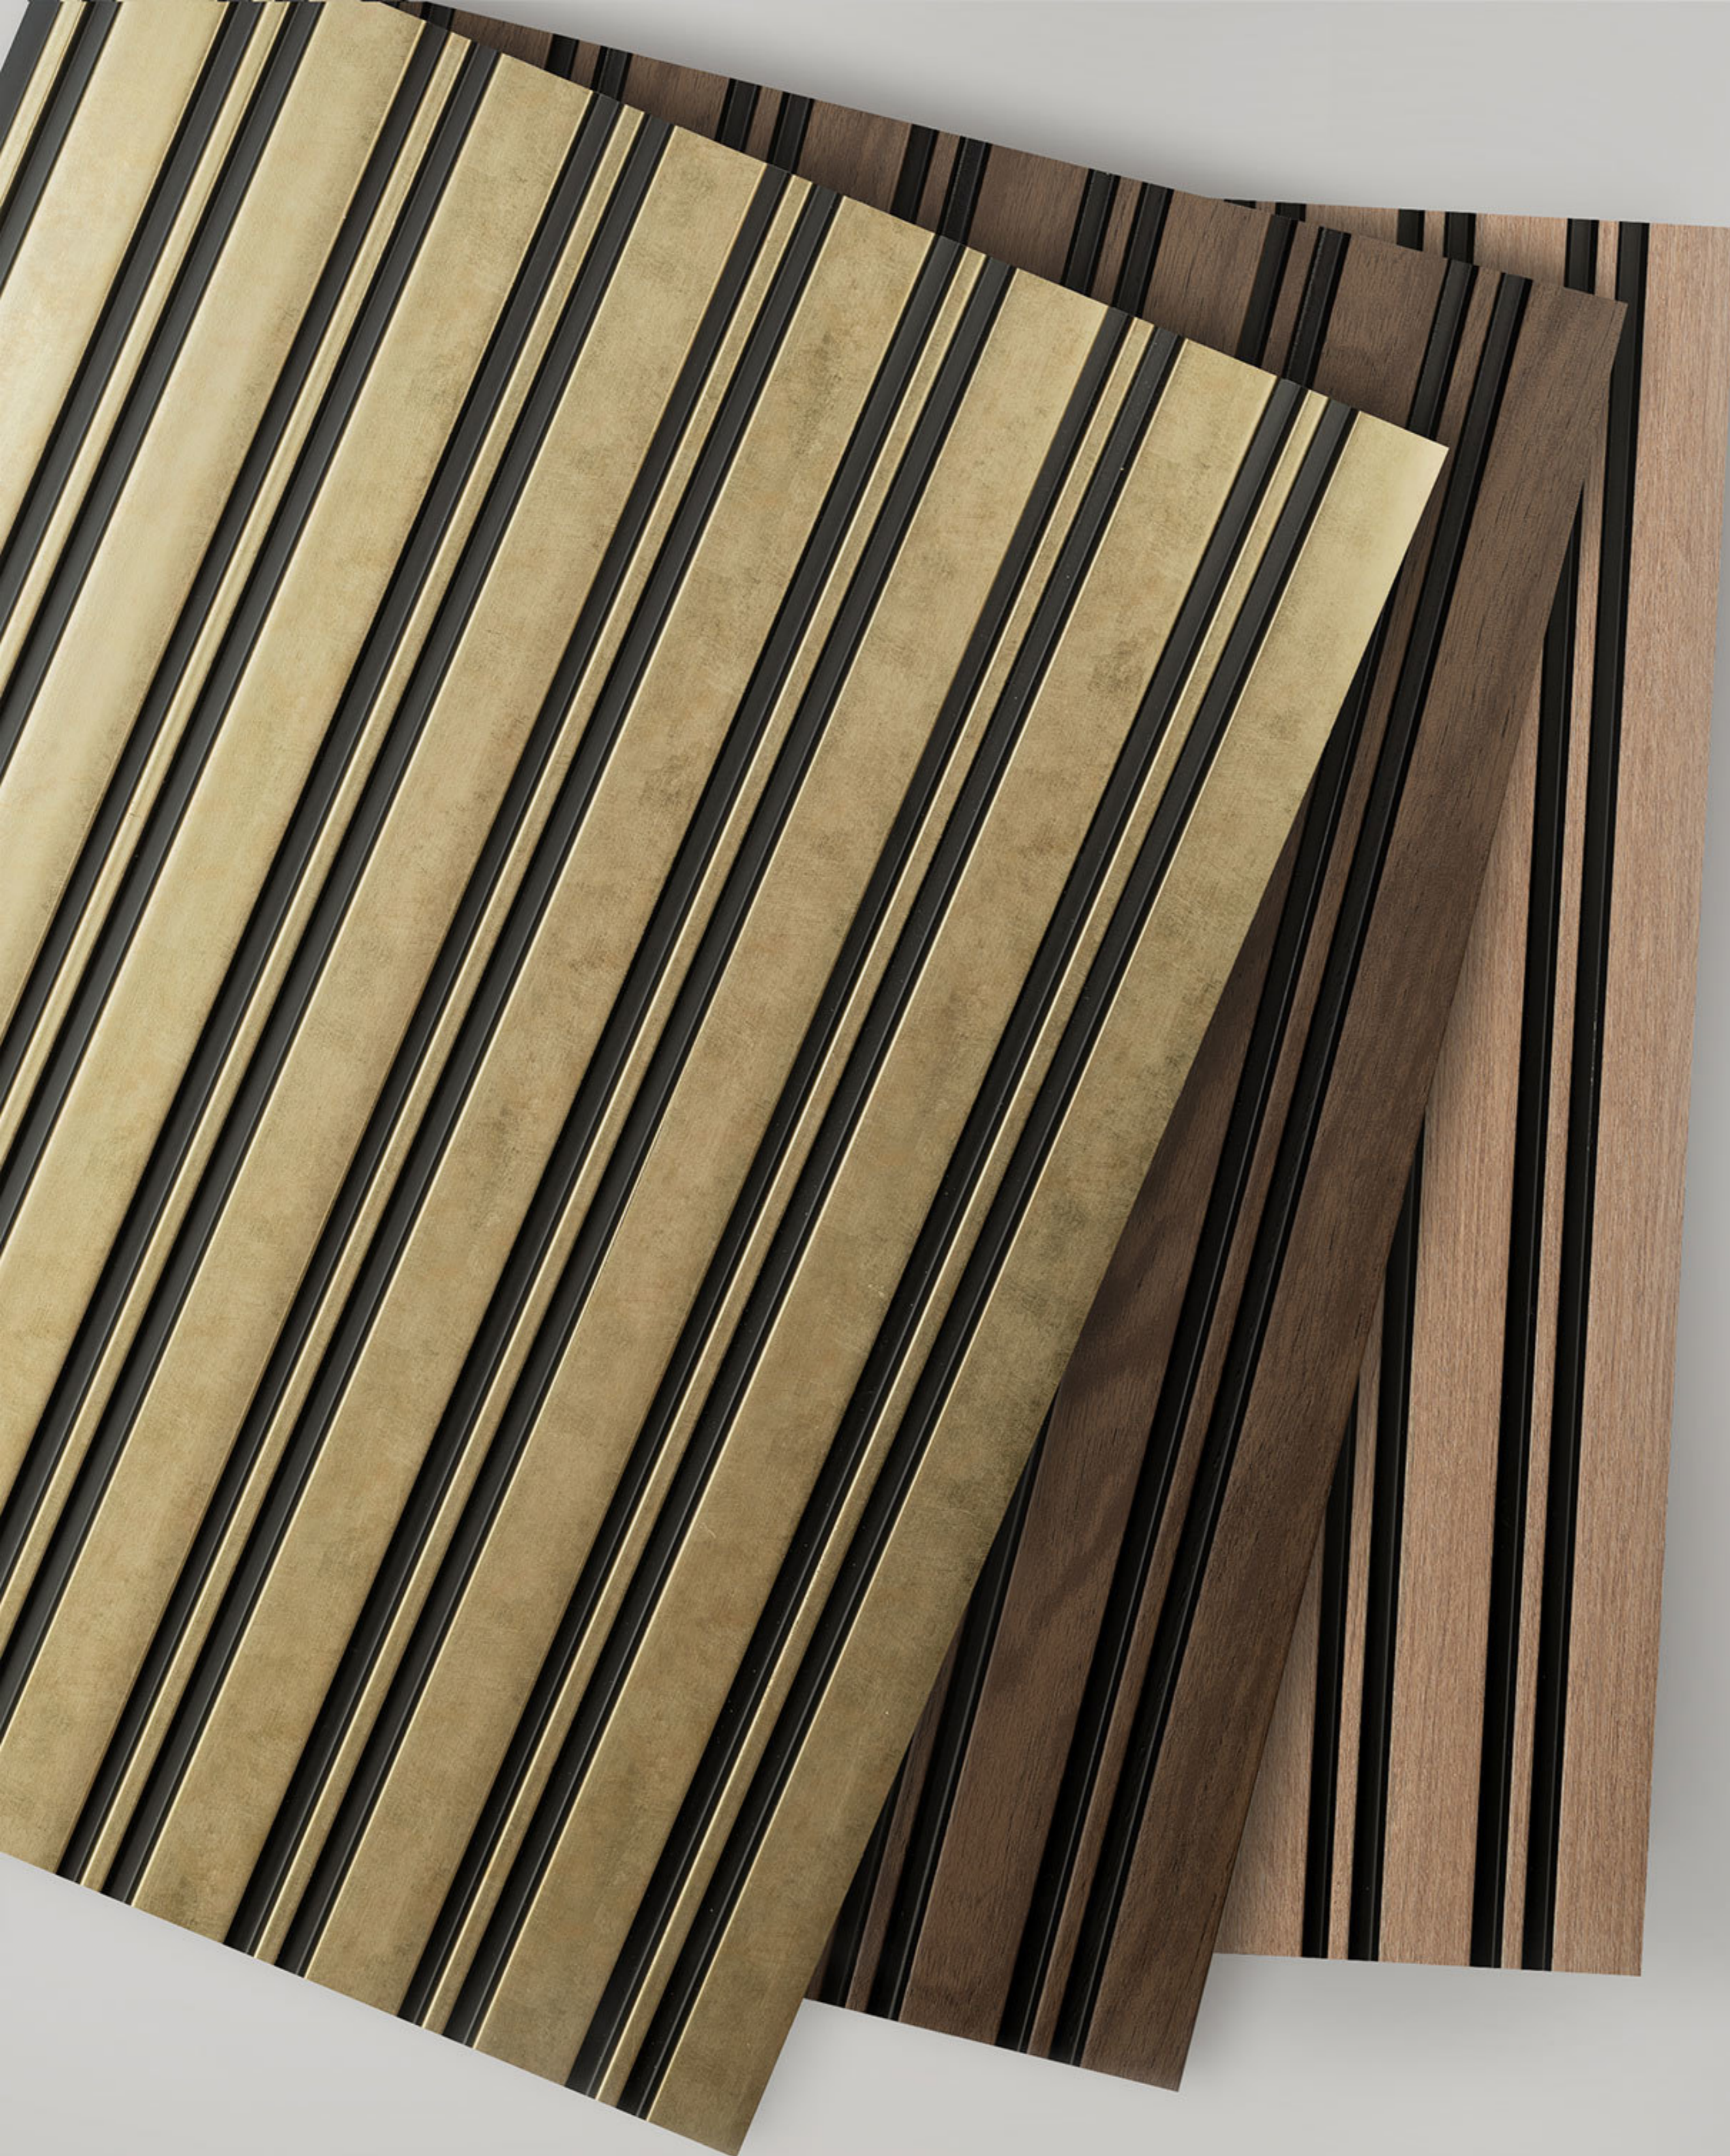

*Asti*  
SILVER

SILVER COLOR  
OF ASTI COLLECTION  
looks very light and  
does not overwhelm  
the interior

ECO-FRIENDLY

Your needs to create beautiful interiors have contributed to the emergence of our decorative passion. Nowadays, not only the design of our products is a challenge for us, but also how they are made in harmony with nature. Lamelio wall panels are made from polystyrene and are 92% recyclable, making environmentally friendly.

Panels from the Milo series are perfect for rooms where they attracting the main focus. The panels will look great on a free wall and will be an exceptional interior decoration. The collection is available in gold but also in shades of light and dark wood.