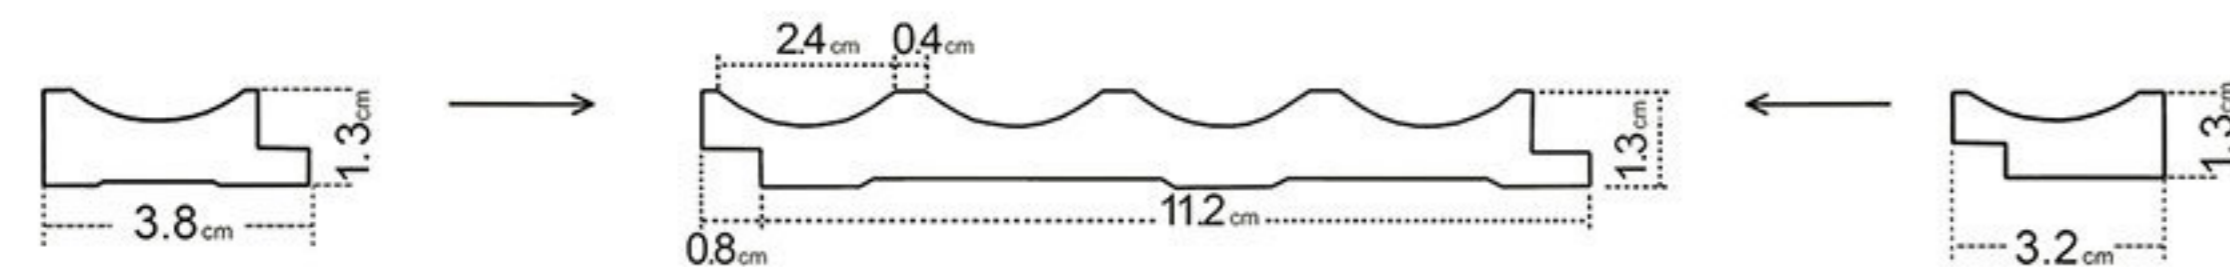

*Onda*  
OAK WHITE

- ❶ left finishing mouldings - length approx. 270cm
- ❷ panel - length approx. 270cm
- ❸ right finishing mouldings - length approx. 270cm

BESTSELLER  
this collection

1 L-ONDA-ON

2 ONDA-ON