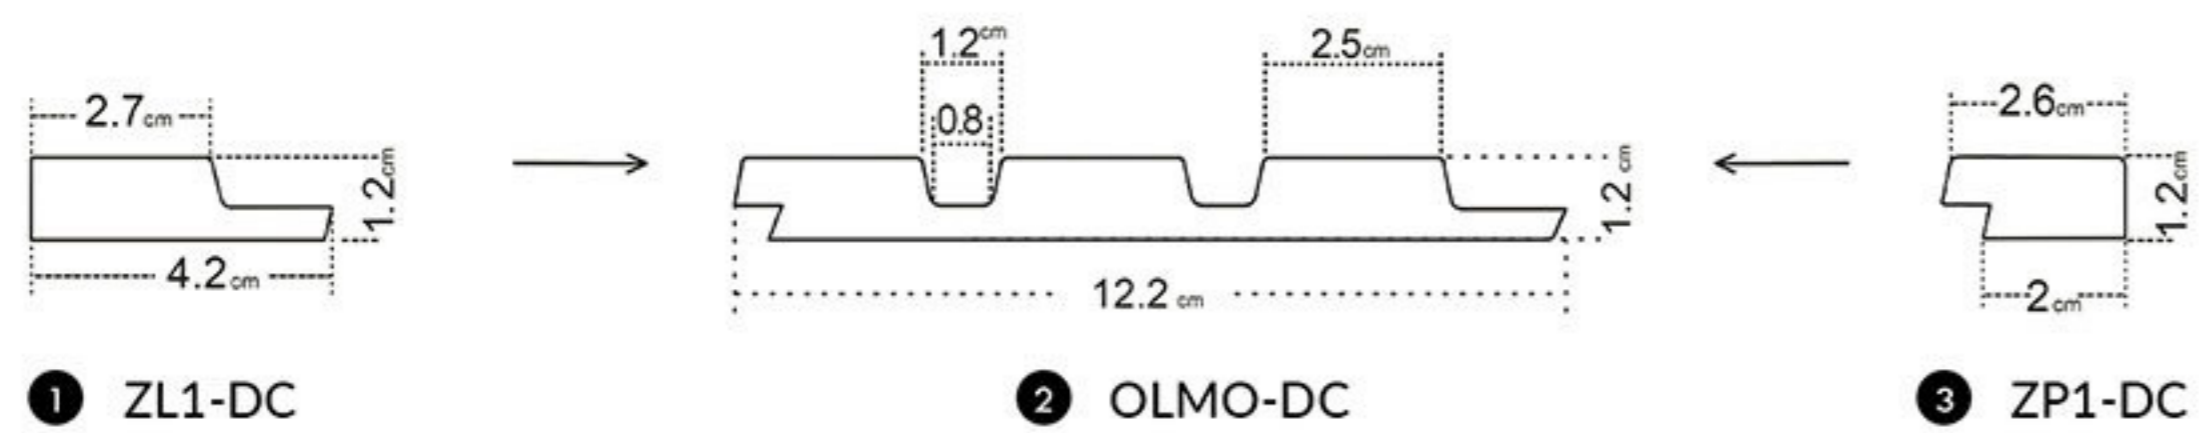

A unique wood pattern
that has become
BESTSELLER