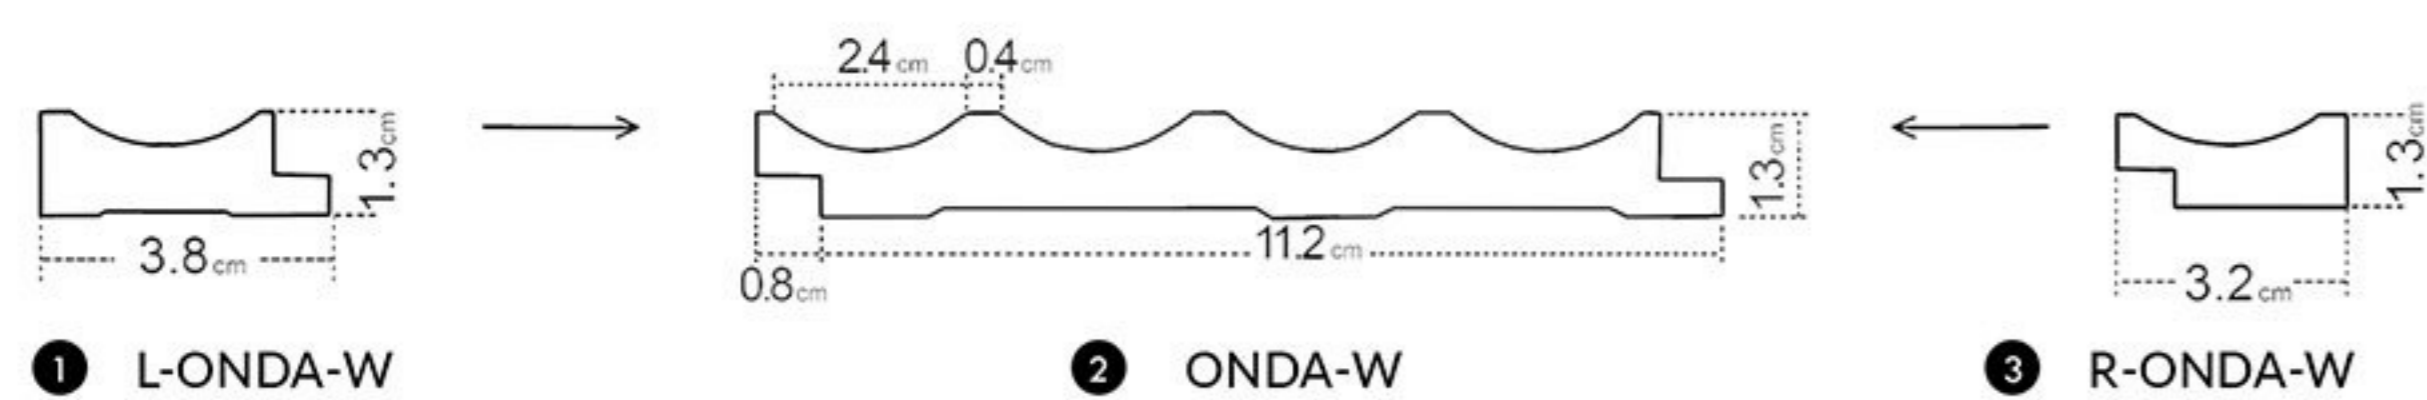

YOU CAN PAINT
WHITE WALL PANELS
in the color
of your walls,
accessories or
in a completely
contrasting color

Infinity

ONDA