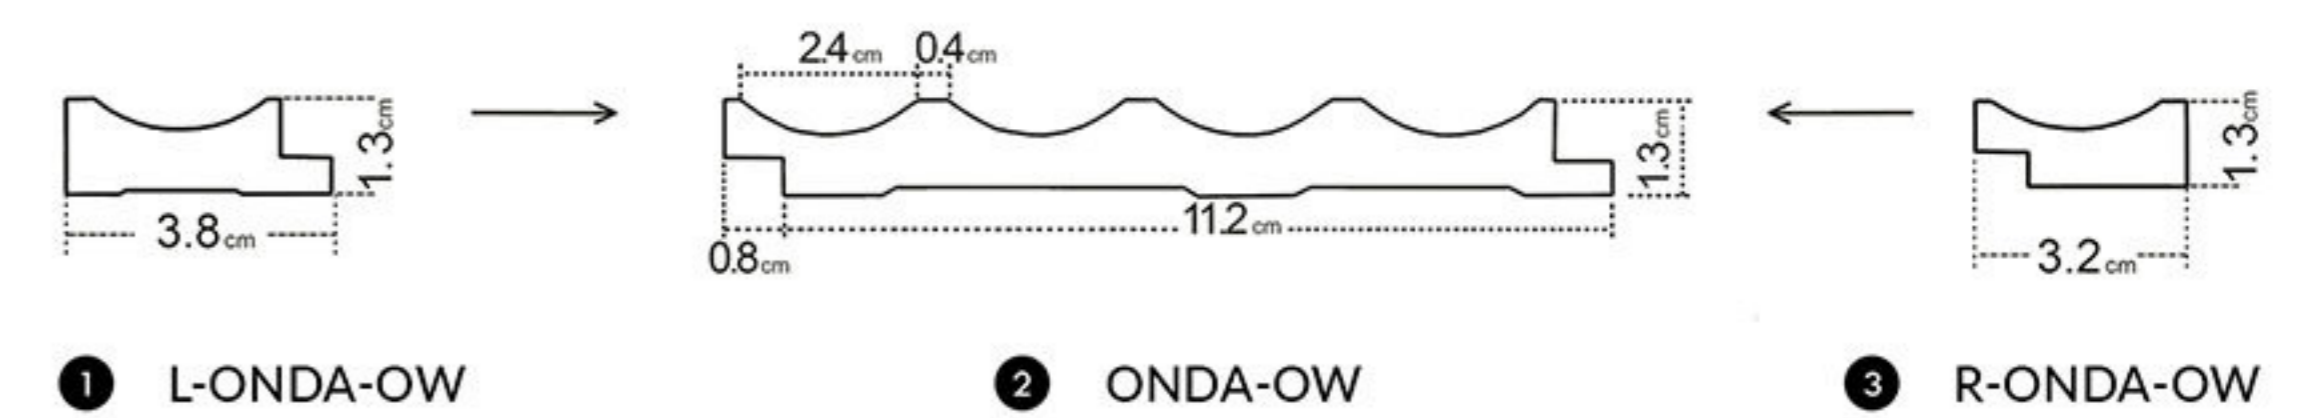

*Onda*  
OAK WHITE

- ❶ left finishing mouldings - length approx. 270cm
- ❷ panel - length approx. 270cm
- ❸ right finishing mouldings - length approx. 270cm

BESTSELLER  
this collection

1 L-ONDA-ON

2 ONDA-ON