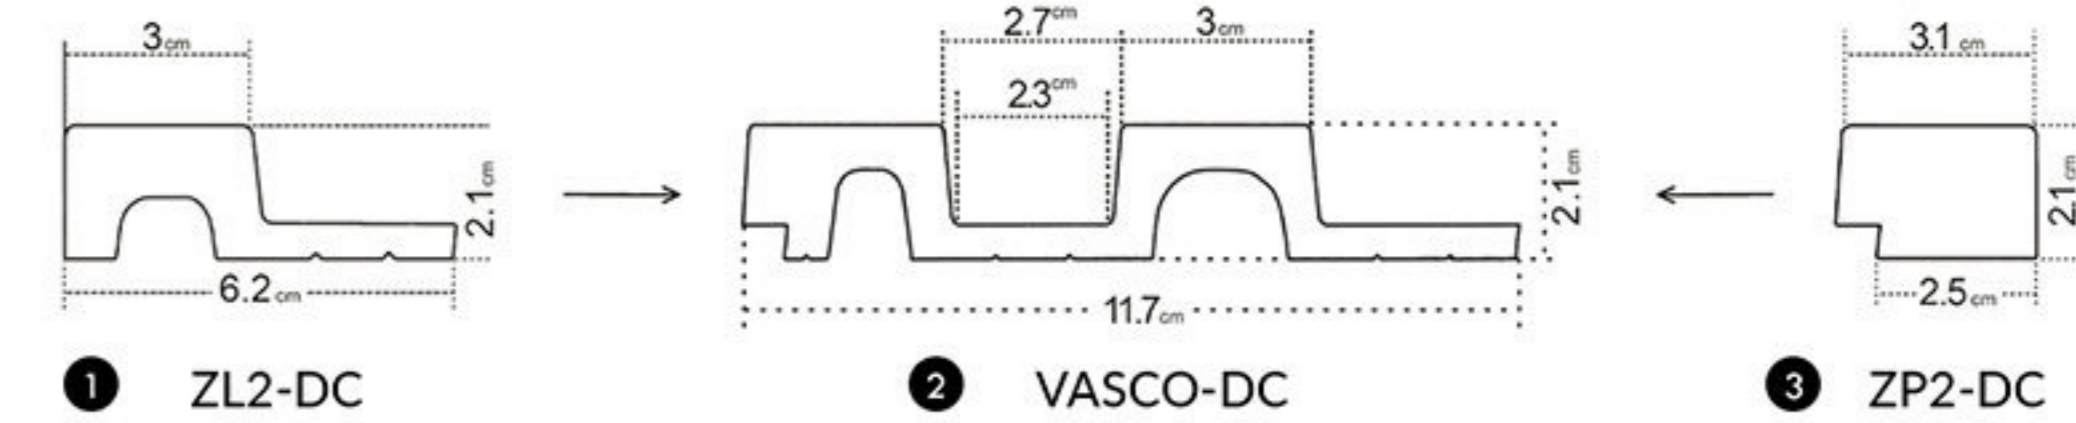

J O I N I N G P A N E L S
at the corner of the wall