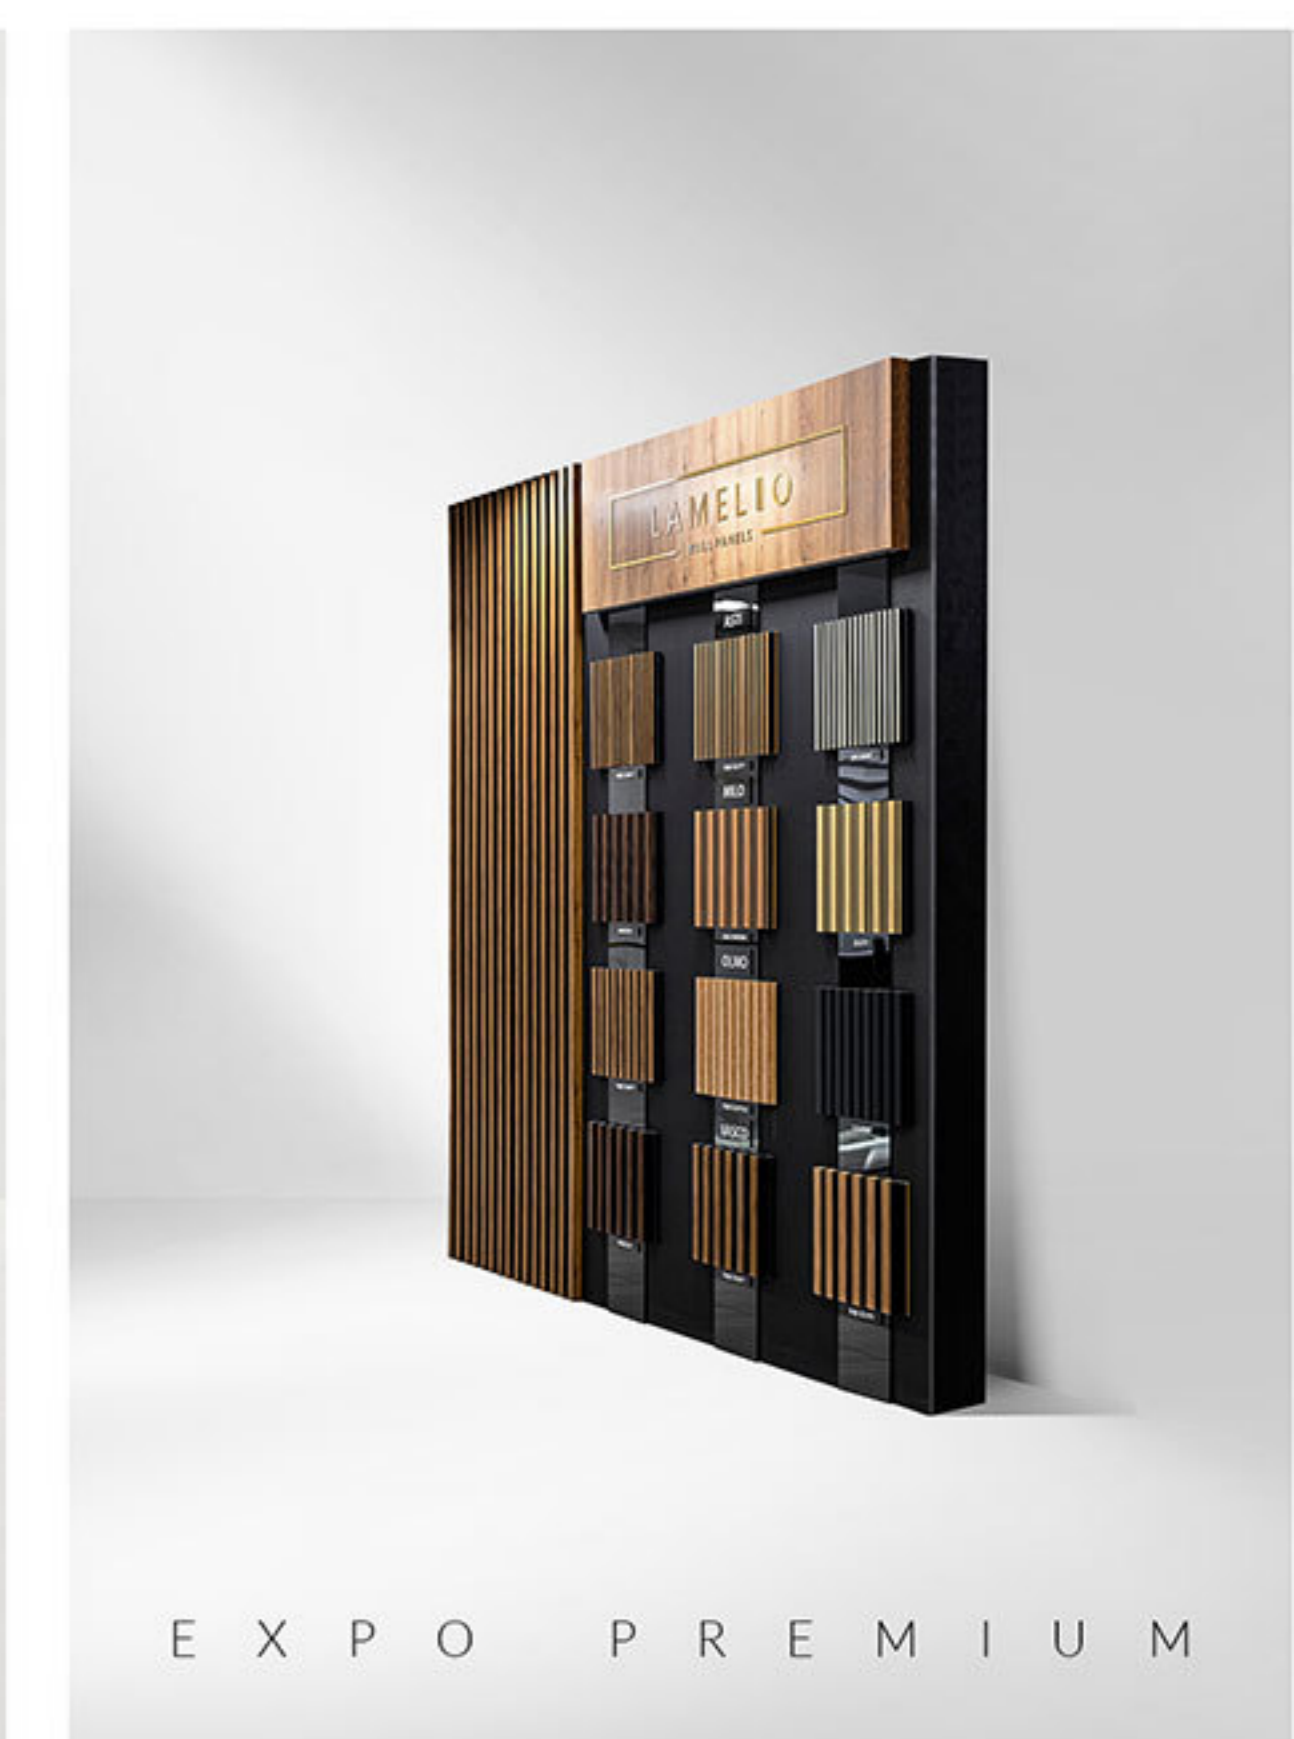

**5** When joining panels on the corner of the wall, groove the panels together.

**6** You can use end strips to complete the finish look.

*Check out our*  
MARKETING MATERIALS

SAMPLE BOX BASIC

SAMPLE BOX PREMIUM

SAMPLE DISPLAY

MARKETING  
MATERIALS

EXPO BASIC

EXPO TOWER

EXPO PREMIUM

## FINISH SLAT

panels	left finish	right finish
ASTI OAK GOLD	L-ASTI-DZ	R-ASTI-DZ
ASTI OAK CRAFT	L-ASTI-DC	R-ASTI-DC
ASTI SILVER	L-ASTI-S	R-ASTI-S
MILO WALNUT	ZL1-O	ZP1-O
MILO GOLD	ZL1-Z	ZP1-Z
MILO OAK SONOMA	ZL1-DS	ZP1-DS
OLMO OAK GOLD II	ZL1-DZ II	ZP1-DZ II
OLMO OAK CRAFT	ZL1-DC	ZP1-DC
OLMO BLACK	ZL1-C	ZP1-C
VASCO OAK GOLD	ZL2-DZ	ZP2-DZ
VASCO OAK CRAFT	ZL2-DC	ZP2-DC
VASCO WALNUT	ZL2-O	ZP2-O
ONDA OAK WHITE	L-ONDA-OW	R-ONDA-OW
ONDA OAK NATURAL	L-ONDA-ON	R-ONDA-ON
ONDA GREY	L-ONDA-G	R-ONDA-G
ONDA BLACK	L-ONDA-B	R-ONDA-B
AMBER WHITE	L-AMBER-W	R-AMBER-W
AMBER GREY	L-AMBER-G	R-AMBER-G
AMBER BEIGE	L-AMBER-B	R-AMBER-B
AMBER ANTHRACITE	L-AMBER-A	R-AMBER-A
INFINITY OLMO	ZL1-W	ZP1-W
INFINITY ONDA	L-ONDA-W	R-ONDA-W
INFINITY VERSAL	L-VERSAL-W	R-VERSAL-W
INFINITY LUNA	L-LUNA-W	R-LUNA-W