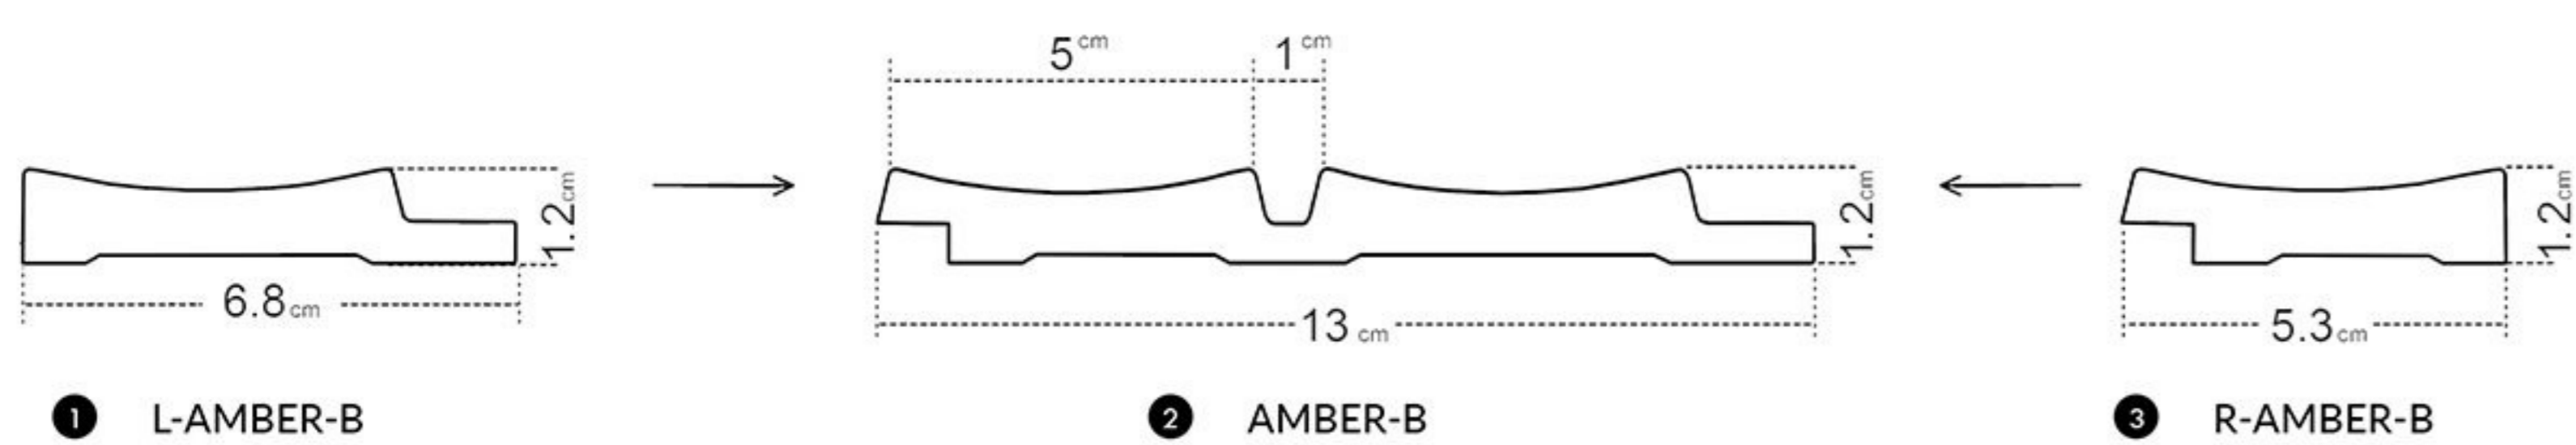

IMITATION
of a material
STRUCTURE