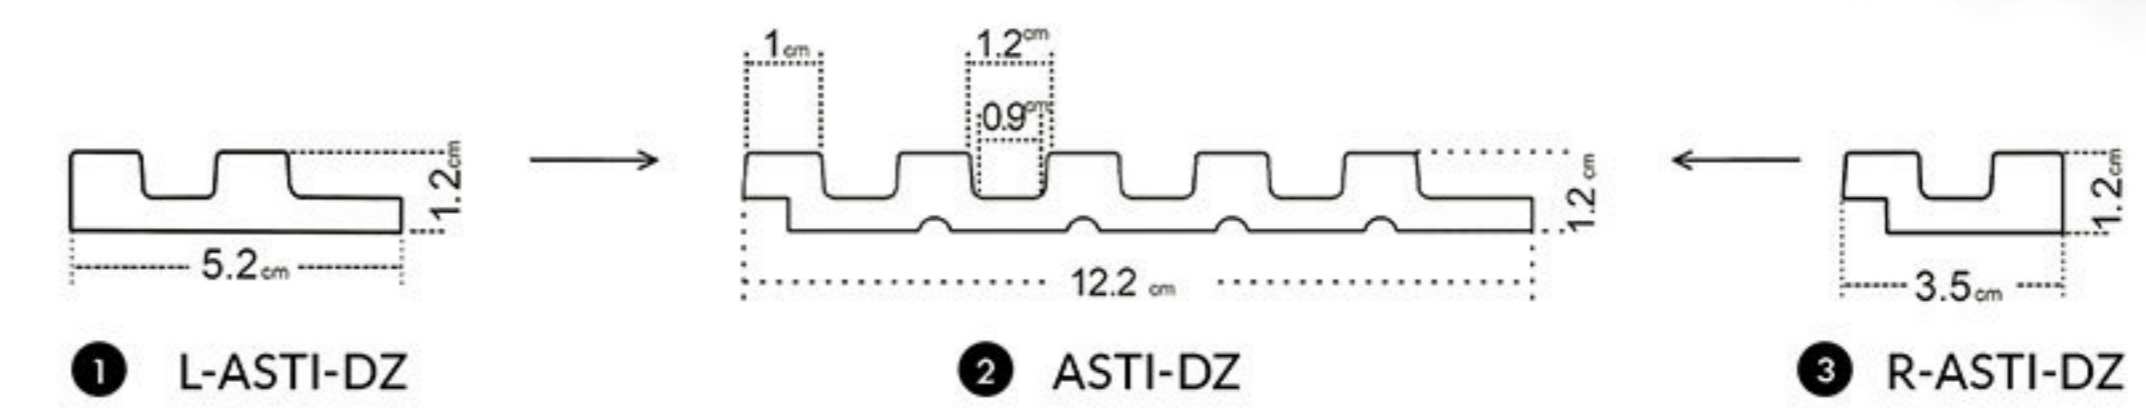

- ① left finishing mouldings - length approx. 270cm
- ② panel - length approx. 270cm
- ③ right finishing mouldings - length approx. 270cm

BET ON LIGHTNESS  
 Arrange your wall  
 in a subtle wall decoration