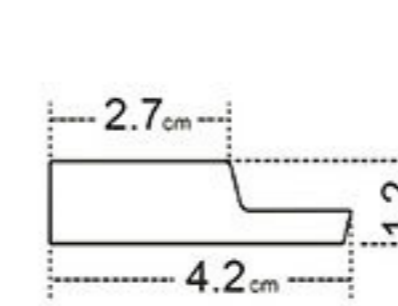

Will you be tempted
by a dark accent in
the form of a wall
lined with BLACK
WALL PANELS

1 ZL1-C