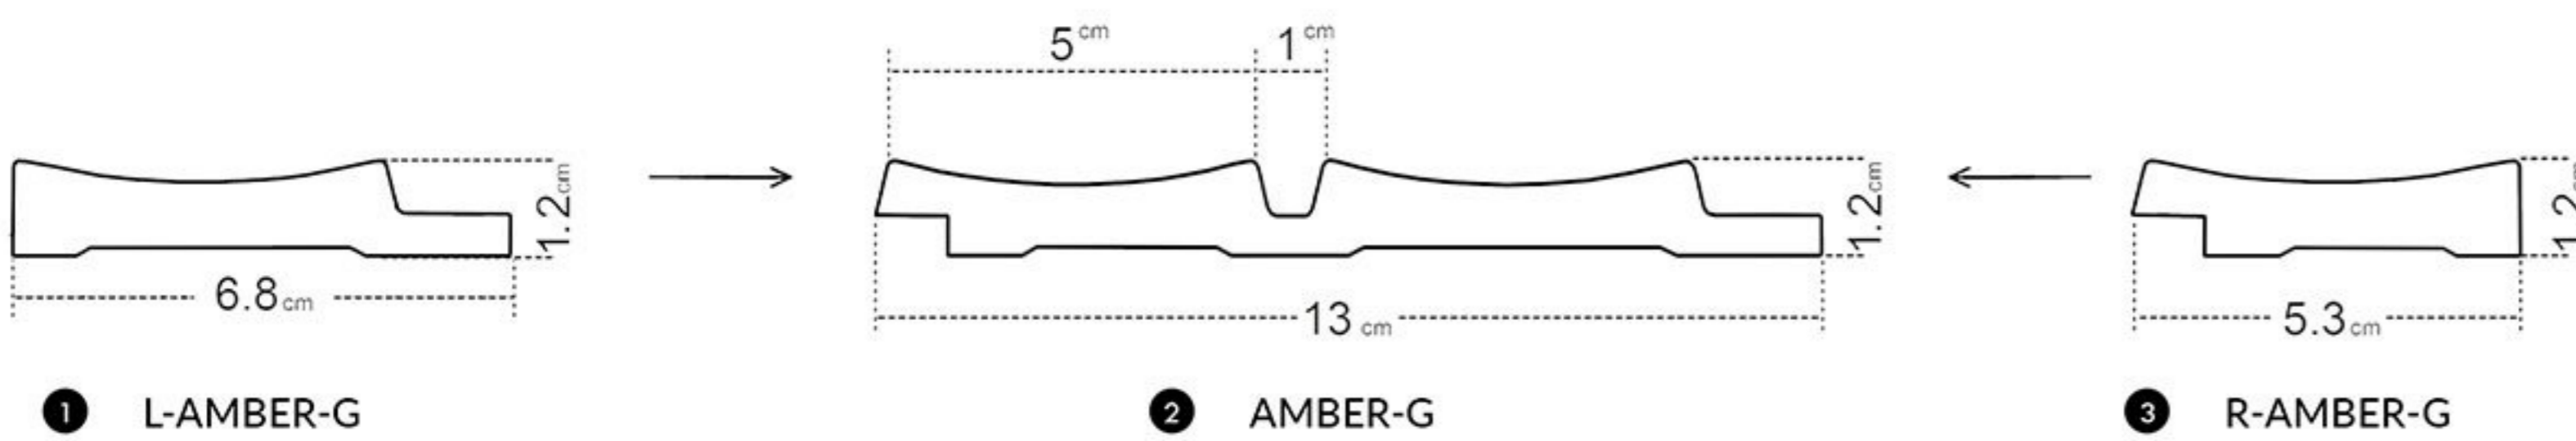

GREY
WALL PANELS
are the perfect
background to
create unique
arrangements