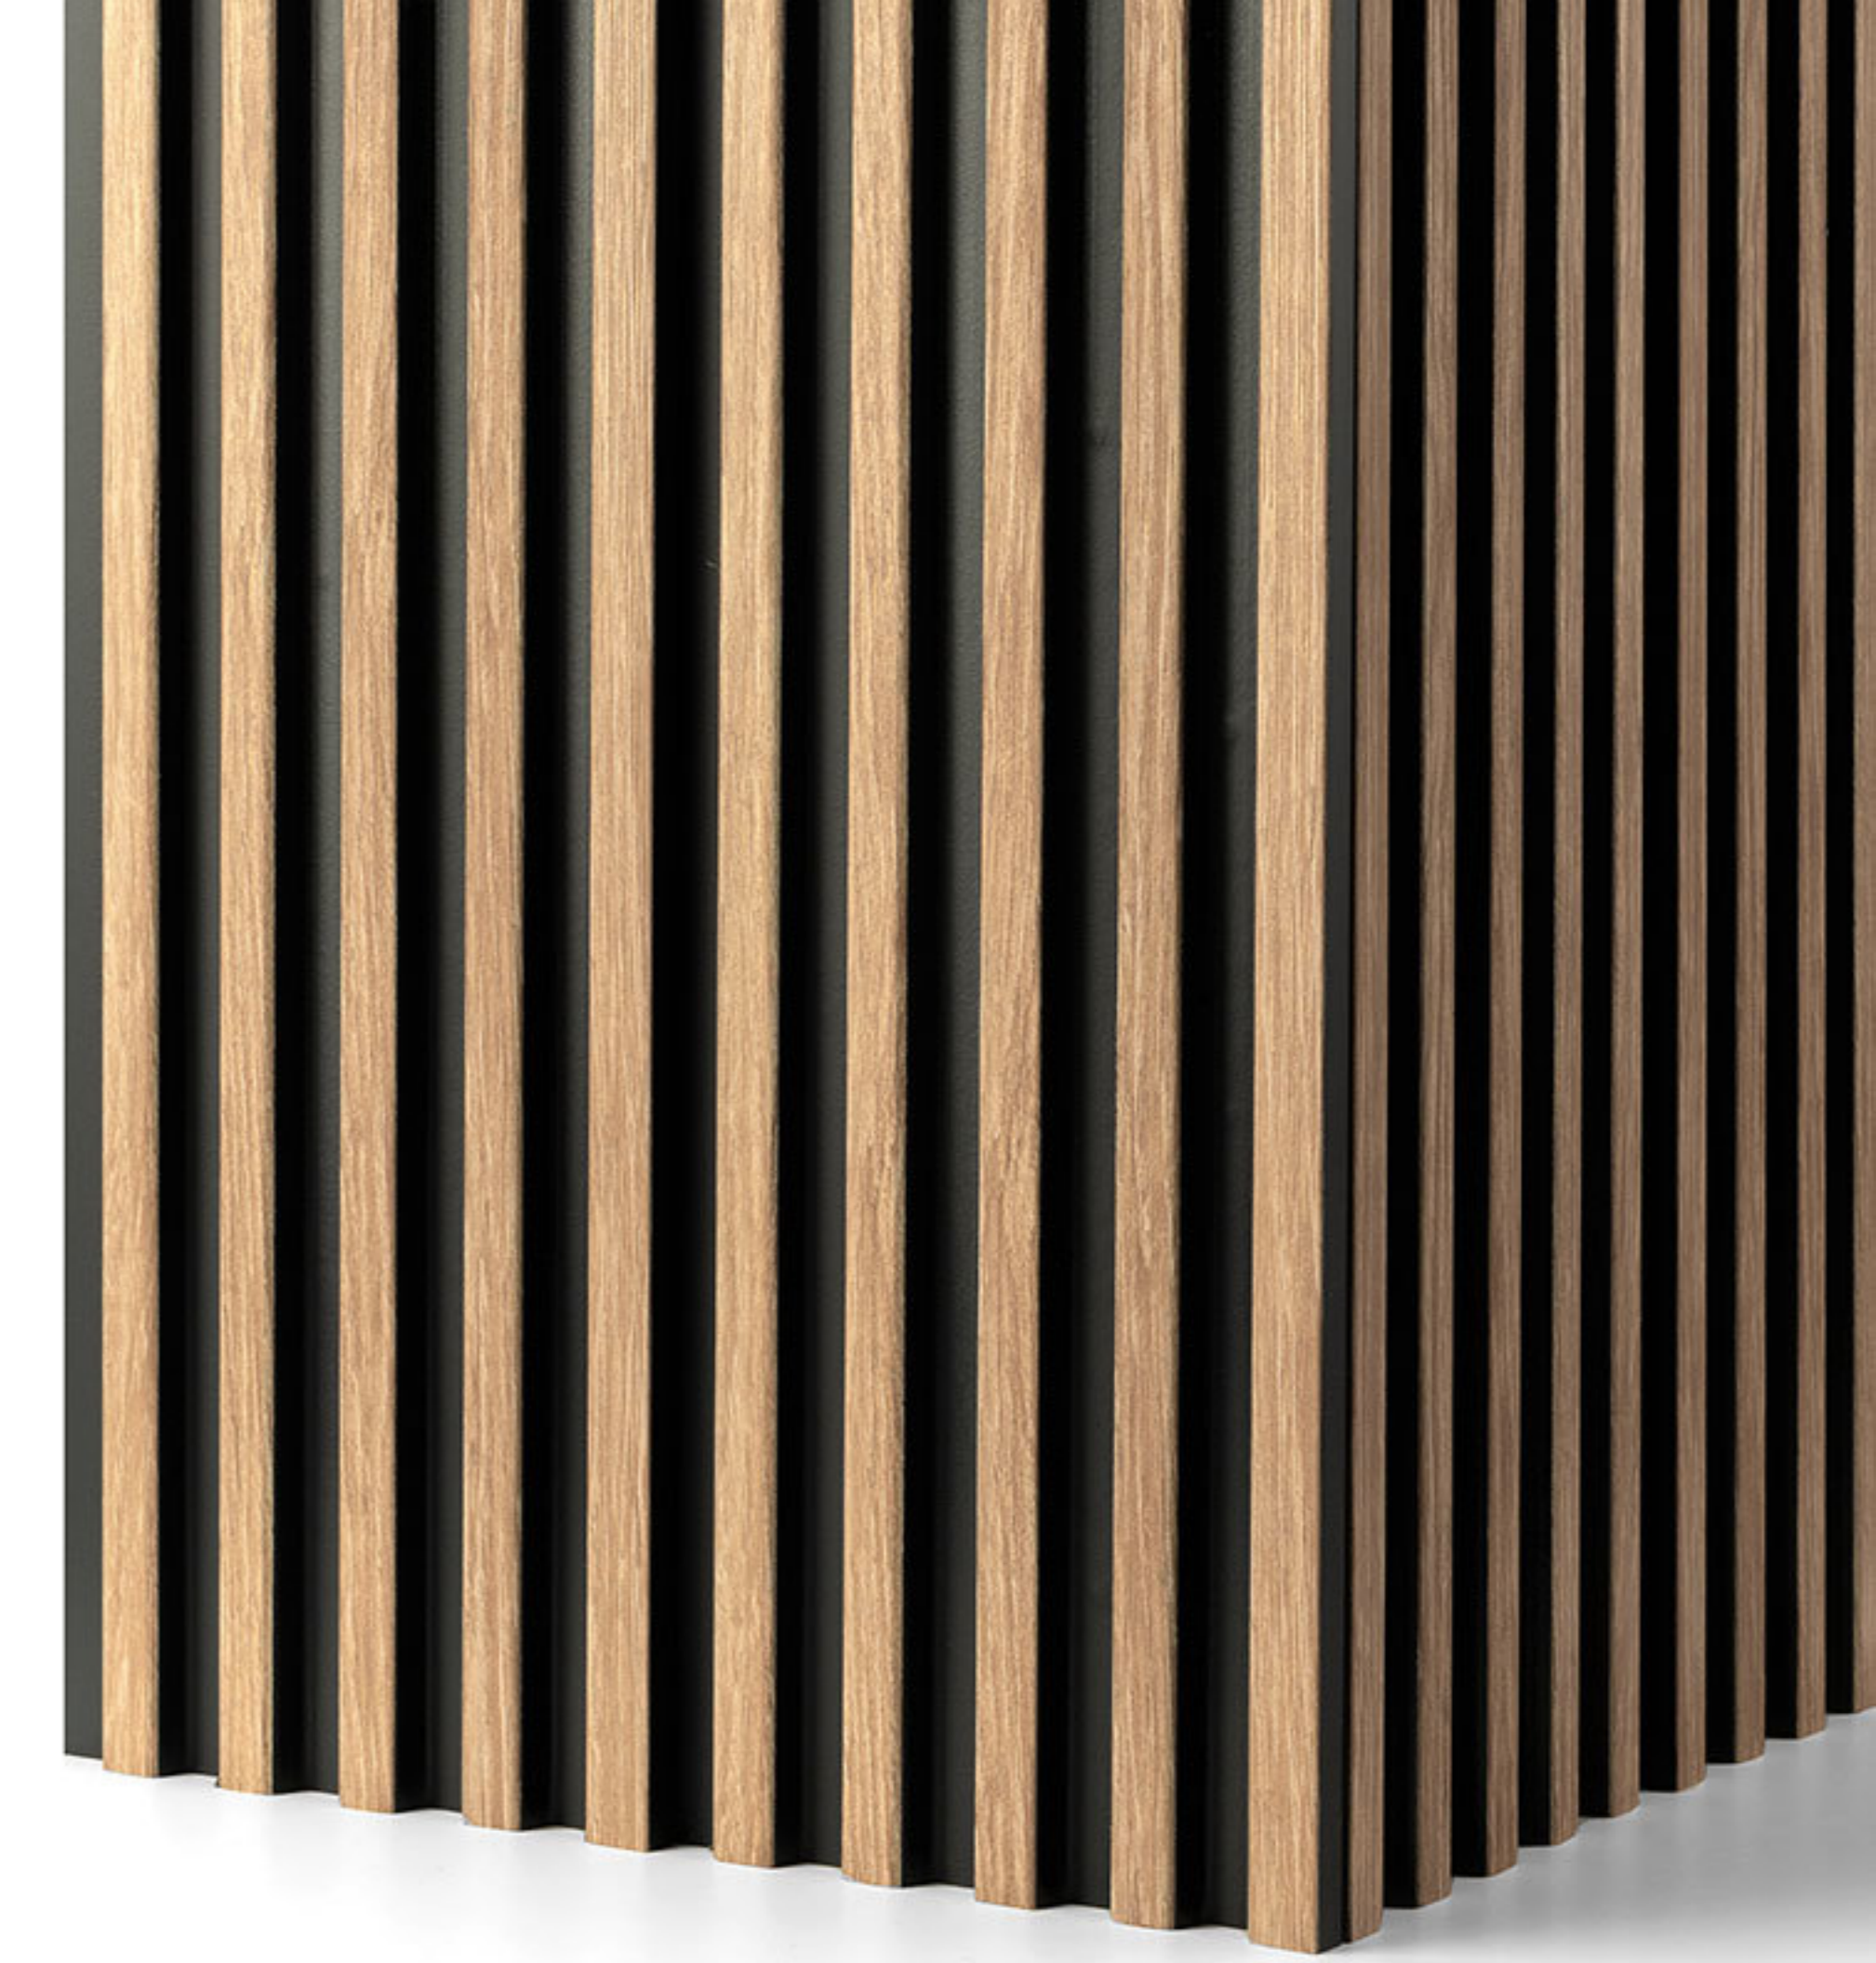

Subtle panels from THE ASTI COLLECTION have been released with dedicated finishing mouldings that will aesthetically finish an open wall with visible sides