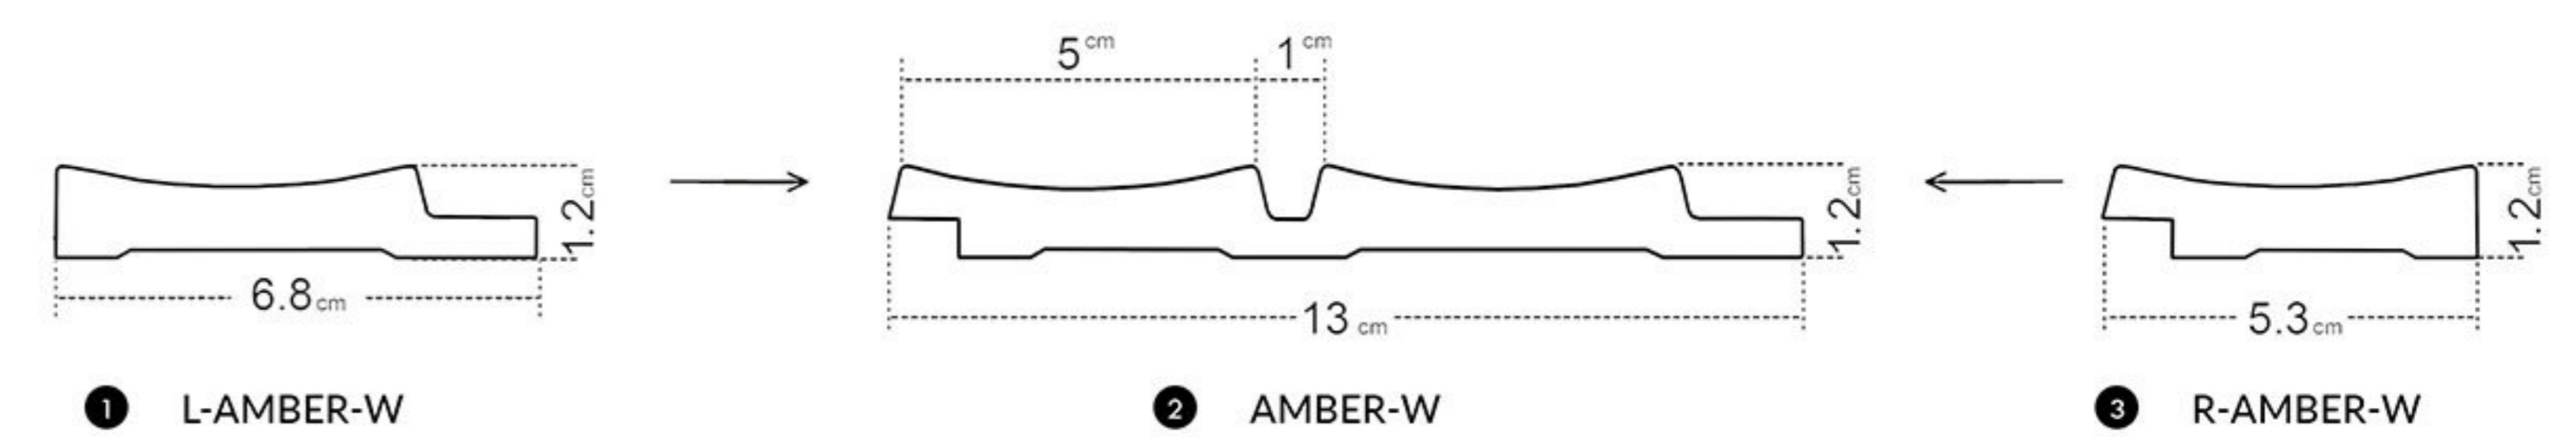

ALLURE | EDITION

*Amber*  
COLLECTION

Amber  
WHITE

AMBER WHITE  
white in the most  
elegant form

- ① left finishing mouldings - length approx. 270cm
- ② panel - length approx. 270cm
- ③ right finishing mouldings - length approx. 270cm