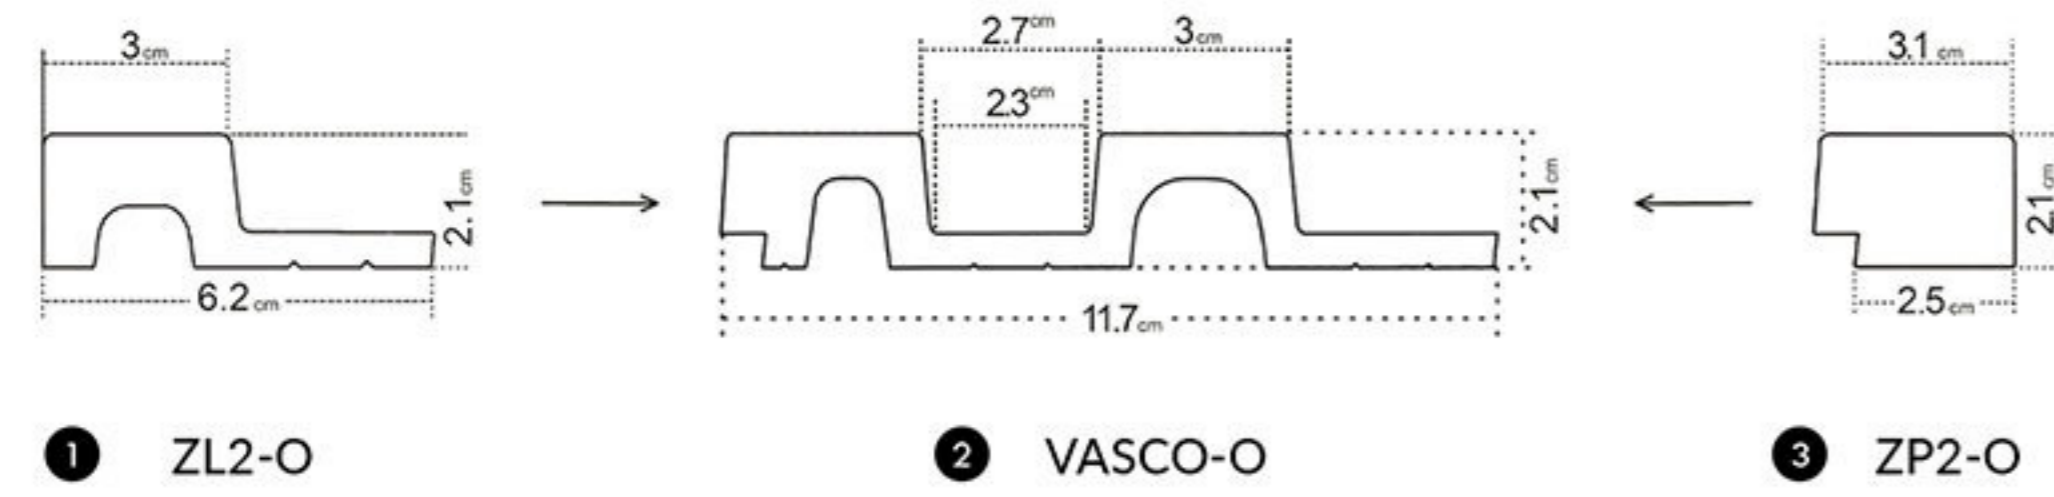

A N U T S H A D E O F W O O D
that will add character to your interior