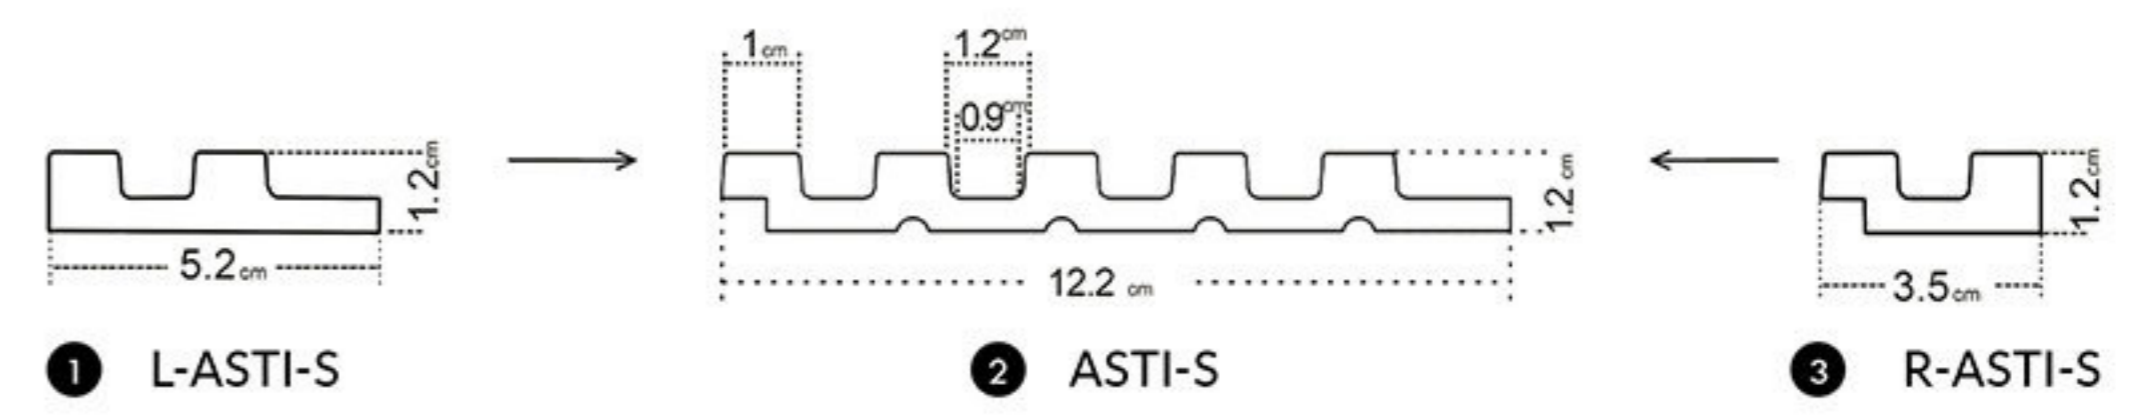

SILVER COLOR
OF ASTI COLLECTION
looks very light and
does not overwhelm
the interior