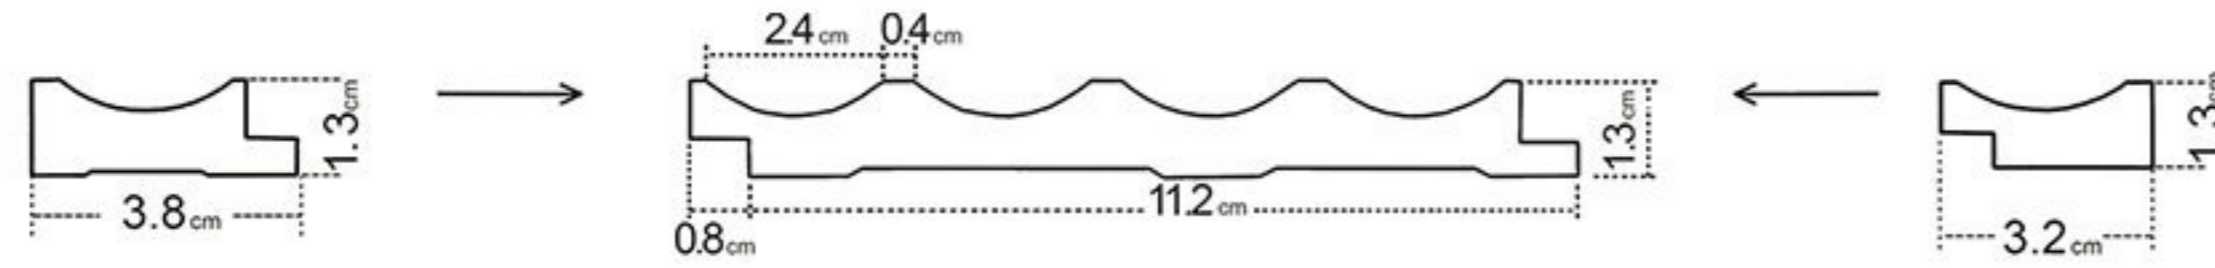

2 ONDA-B

3 R-ONDA-B

B L A C K
W A L L P A N E L

l o o k s e l e g a n t
a g a i n s t a n y
b a c k g r o u n d

1 L-ONDA-B