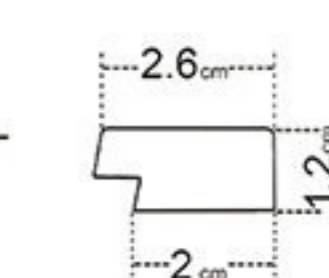

Milo
GOLD

GOLDEN
COLORS

in a more
beautiful
edition

3 ZP1-Z