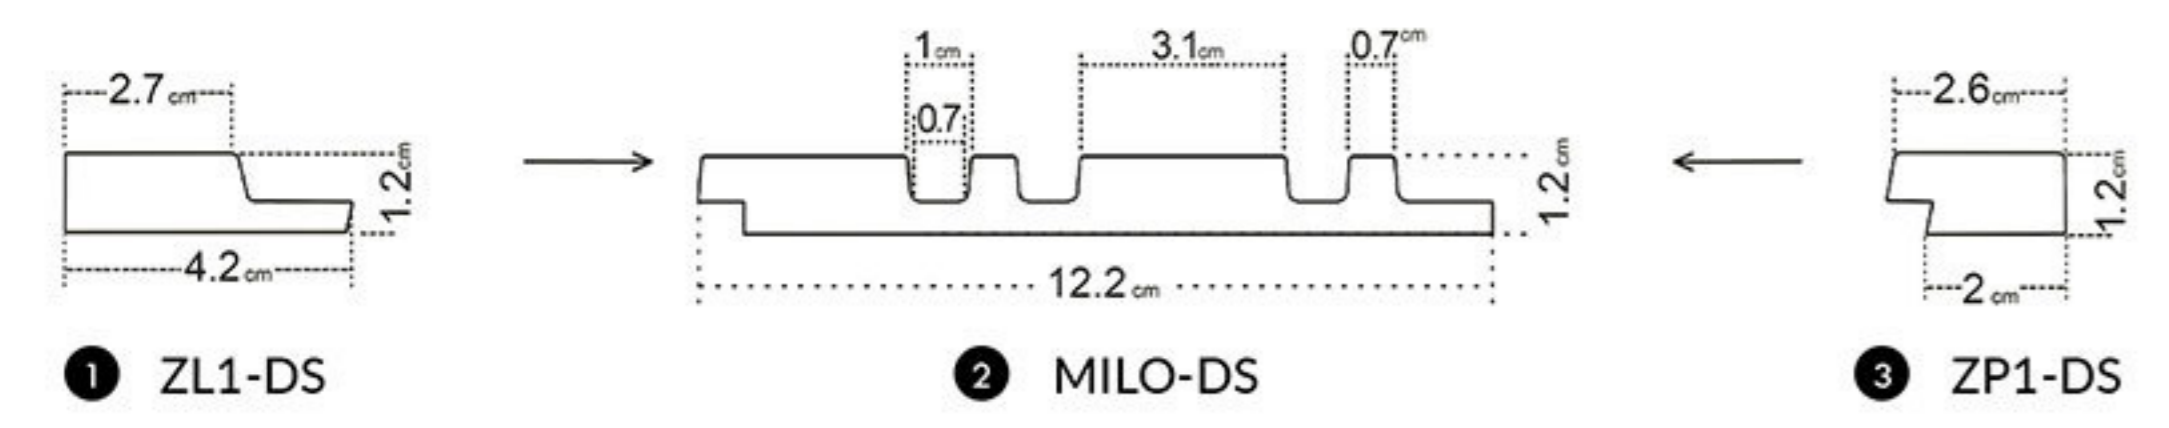

Milo
OAK SONOMA

WE TOOK CARE
OF EVERY DETAIL

Milo Collection has dedicated endings that harmoniously complement the entire wall decoration made of wall panels