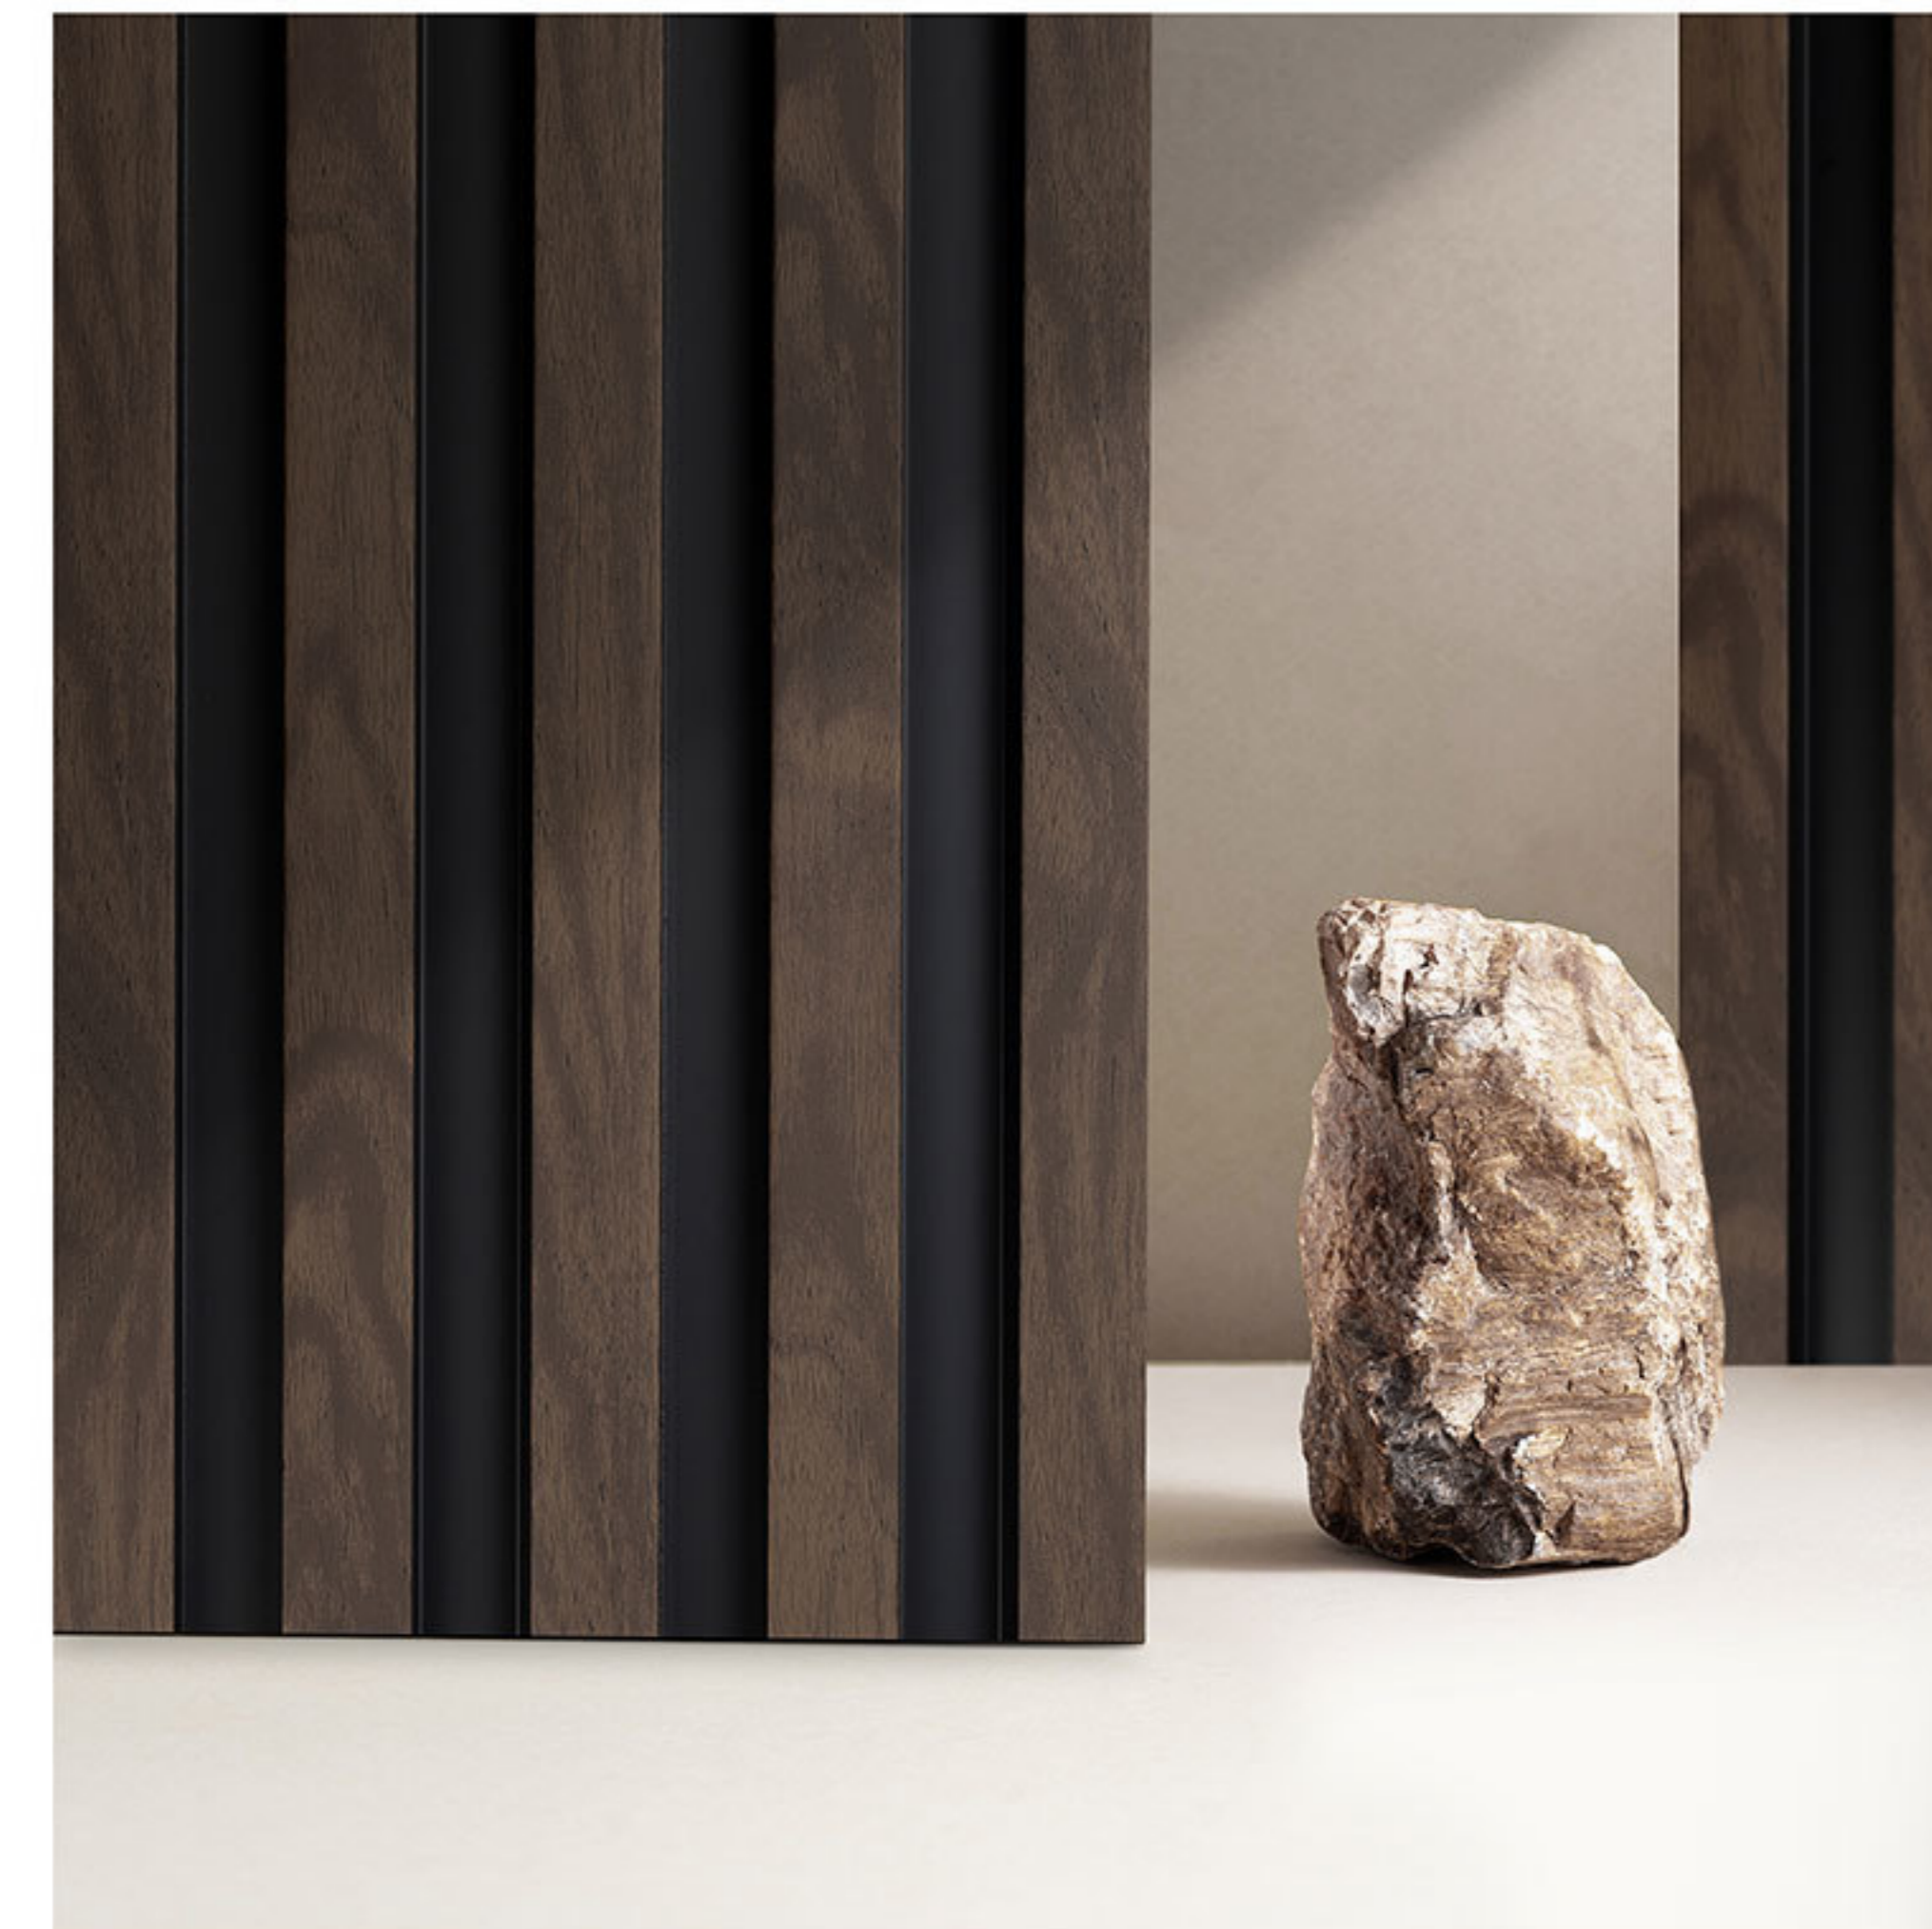

# Vasco

OAK CRAFT

J O I N I N G P A N E L S  
at the corner of the wall

A N U T S H A D E O F W O O D  
that will add character to your interior

*Vasco*  
WALNUT

SOUND PROOFING  
PROPERTIES

Wall panels except their various shapes and a wide range of colors, have the extraordinary ability to silence the room by absorbing sound waves and eliminating reverberation