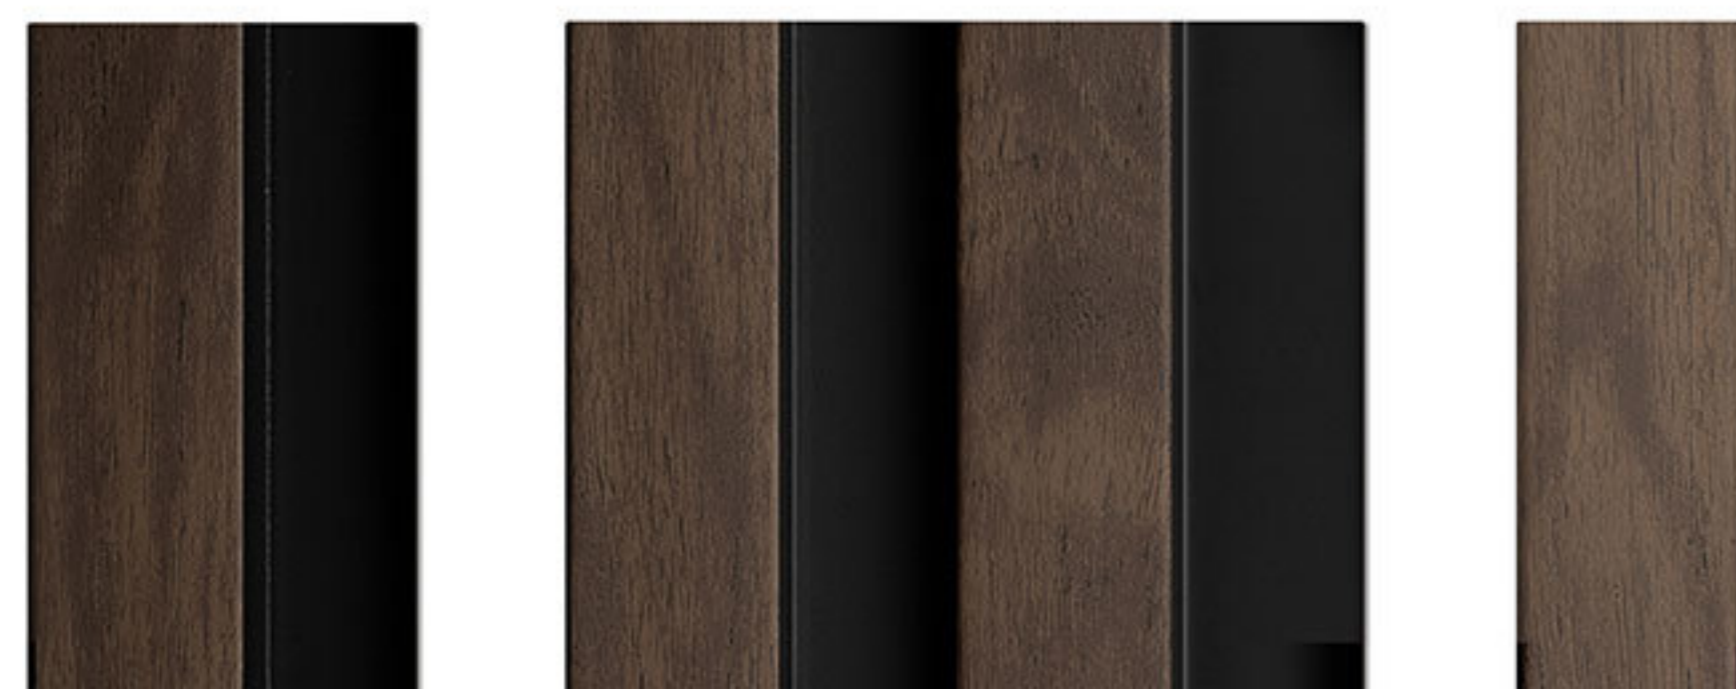

# Vasco

OAK CRAFT

J O I N I N G P A N E L S  
at the corner of the wall

A N U T S H A D E O F W O O D  
that will add character to your interior

*Vasco*  
WALNUT

SOUND PROOFING  
PROPERTIES

Wall panels except their various shapes and a wide range of colors, have the extraordinary ability to silence the room by absorbing sound waves and eliminating reverberation