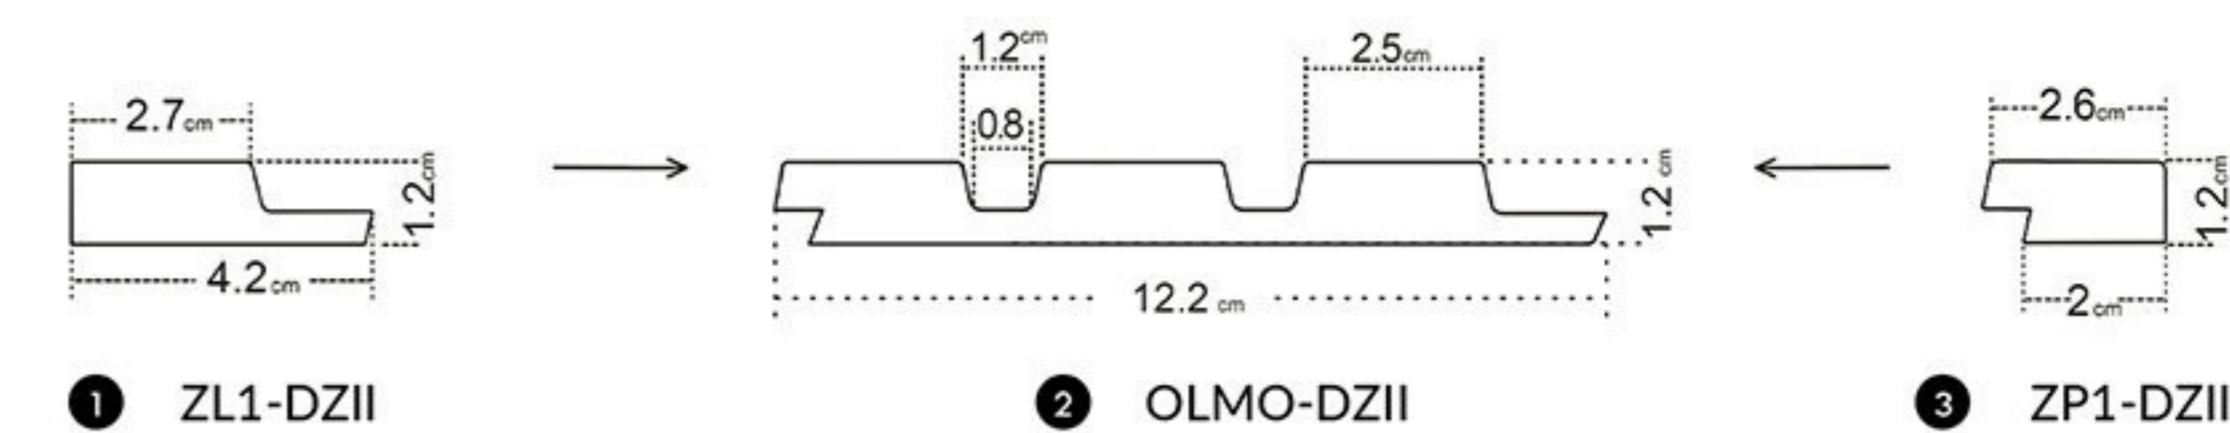

Olmo
OAK GOLD II

T I M E L E S S
c o m b i n a t i o n
o f p a t t e r n s
a n d c o l o r s
W O O D A N D G R E Y

1. ❶ ZL1-DZII
   - ❷ OLMO-DZII
   - ❸ ZP1-DZII
2. ❶ left finishing mouldings - length approx. 270cm
   ❷ panel - length approx. 270cm
   ❸ right finishing mouldings - length approx. 270cm