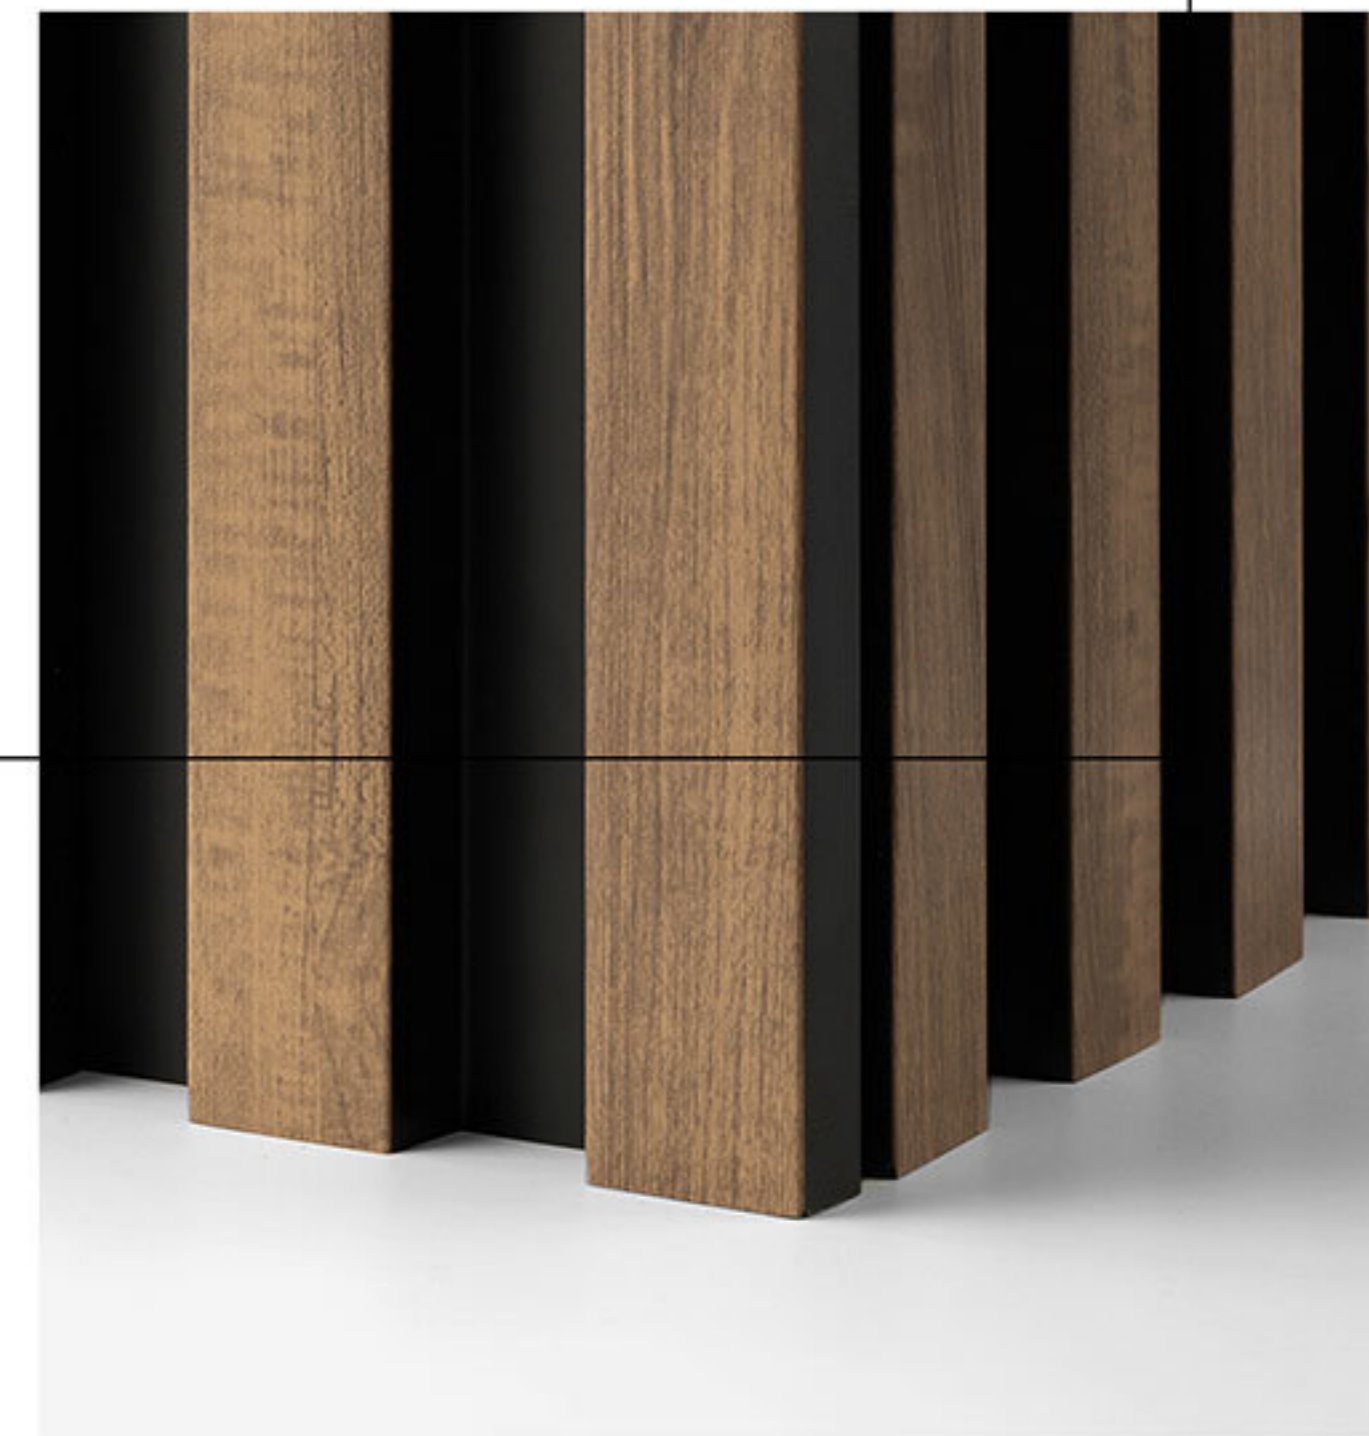

Vasco

OAK CRAFT